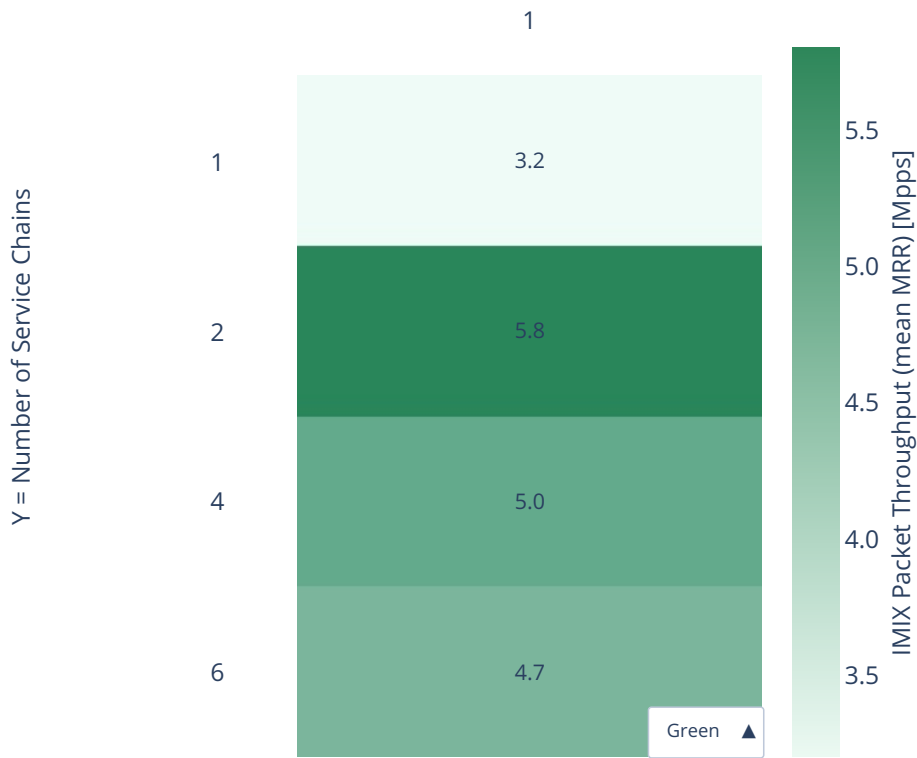

Throughput: eth-l2bd-{Y}ch-{2XY}vh-{XY}vm-vxlan-vppip4-mrr

X = VNFs per Service Chain

Green ▲