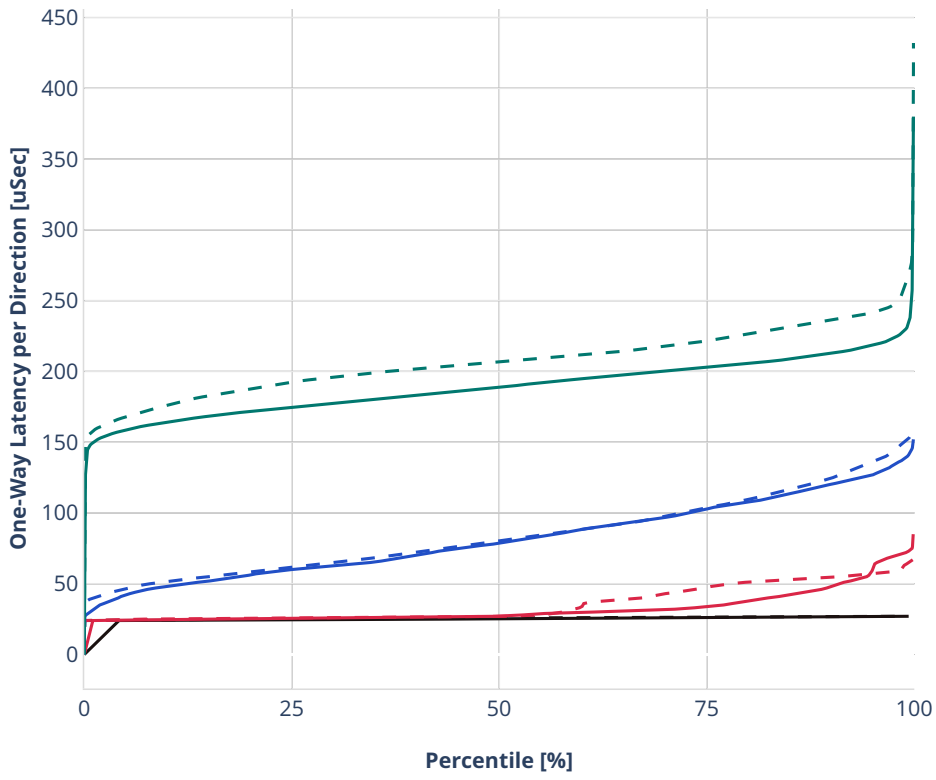

### Latency: ethip4vxlan-l2xcbase

- - No-load.
- - Low-load, 10% PDR.
- - Mid-load, 50% PDR.
- - High-load, 90% PDR.