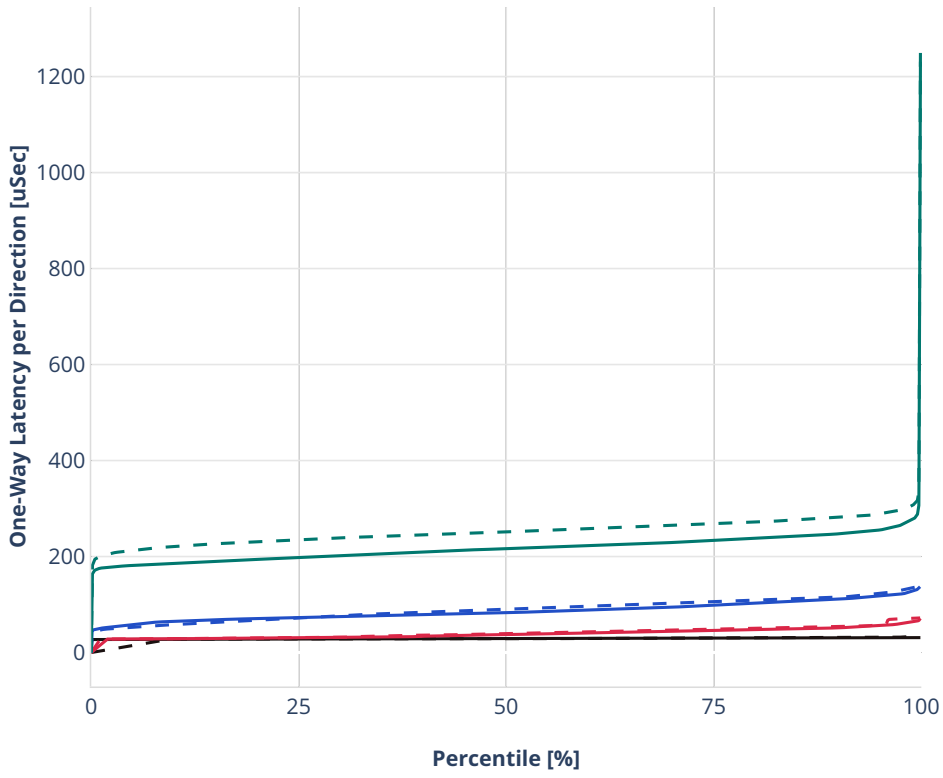

### Latency: ethip4vxlan-l2bdbasemaclrn

- - No-load.
- - Low-load, 10% PDR.
- - Mid-load, 50% PDR.
- - High-load, 90% PDR.