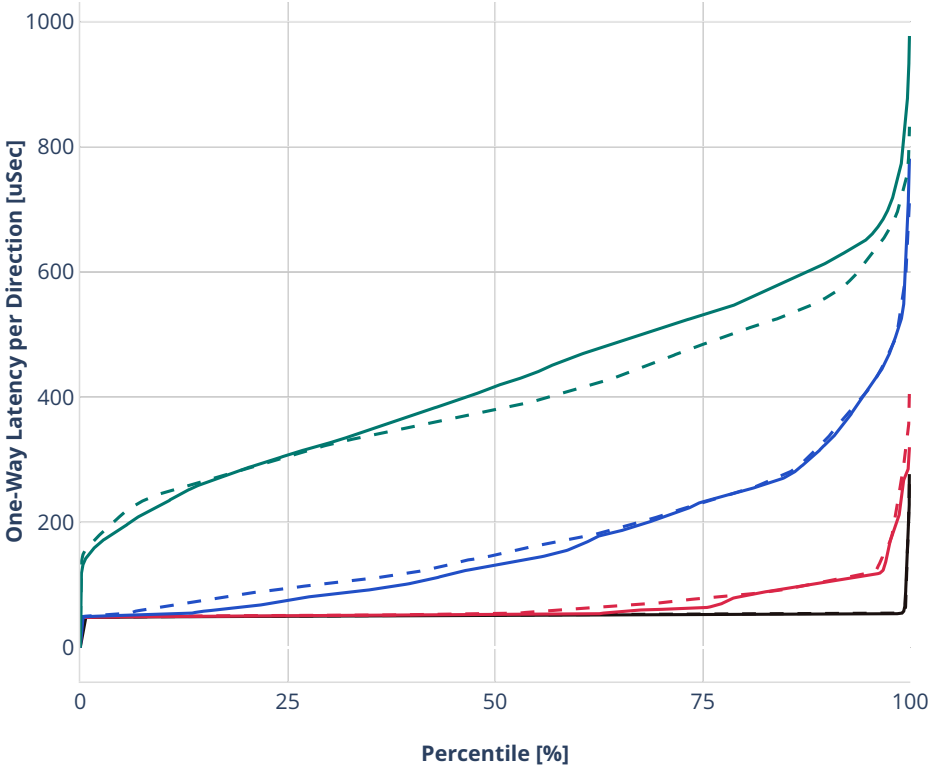

Latency: ethip4vxlan-l2bdbasemaclrn-eth-2vhostvr1024-1vm

- - No-load.
- - Low-load, 10% PDR.
- - Mid-load, 50% PDR.
- - High-load, 90% PDR.