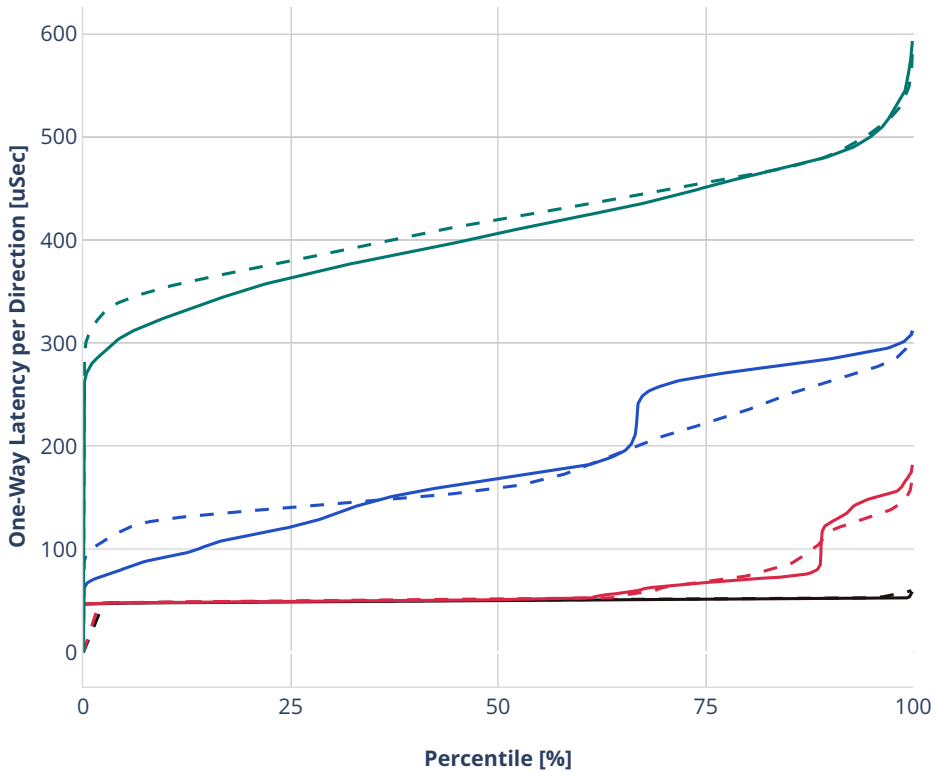

### Latency: ethip4vxlan-l2bdbasemaclrn-eth-2vhostvr1024-1vm-vppl2xc

- - No-load.
- - Low-load, 10% PDR.
- - Mid-load, 50% PDR.
- - High-load, 90% PDR.