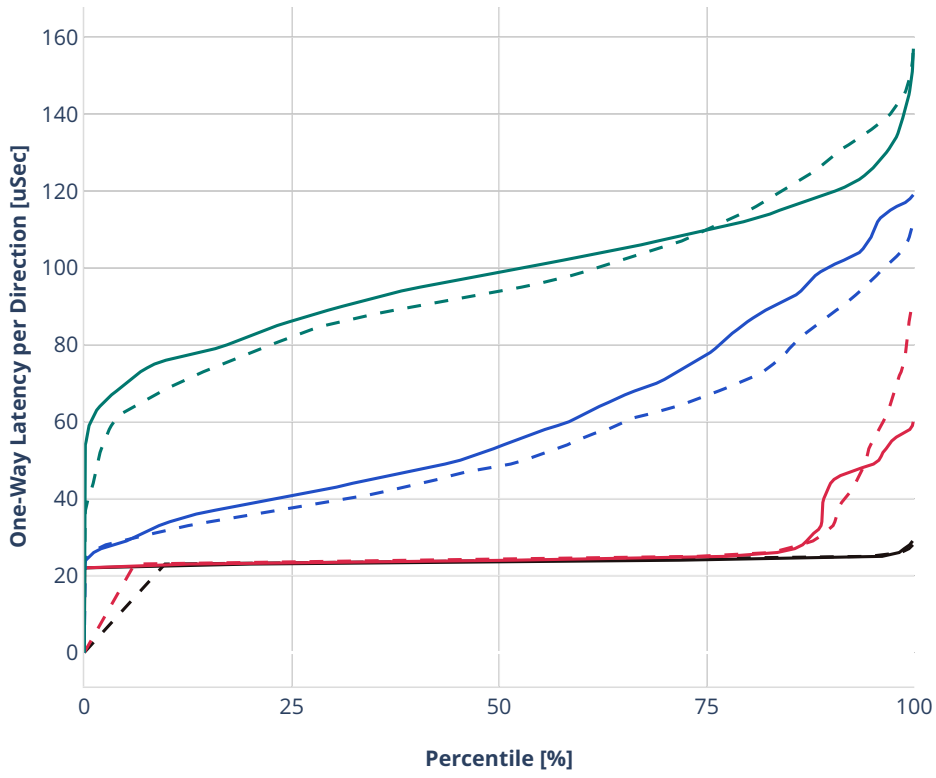

Latency: ethip4udp-ip4base-oacl50sl-10kflows

- - No-load.
- - Low-load, 10% PDR.
- - Mid-load, 50% PDR.
- - High-load, 90% PDR.