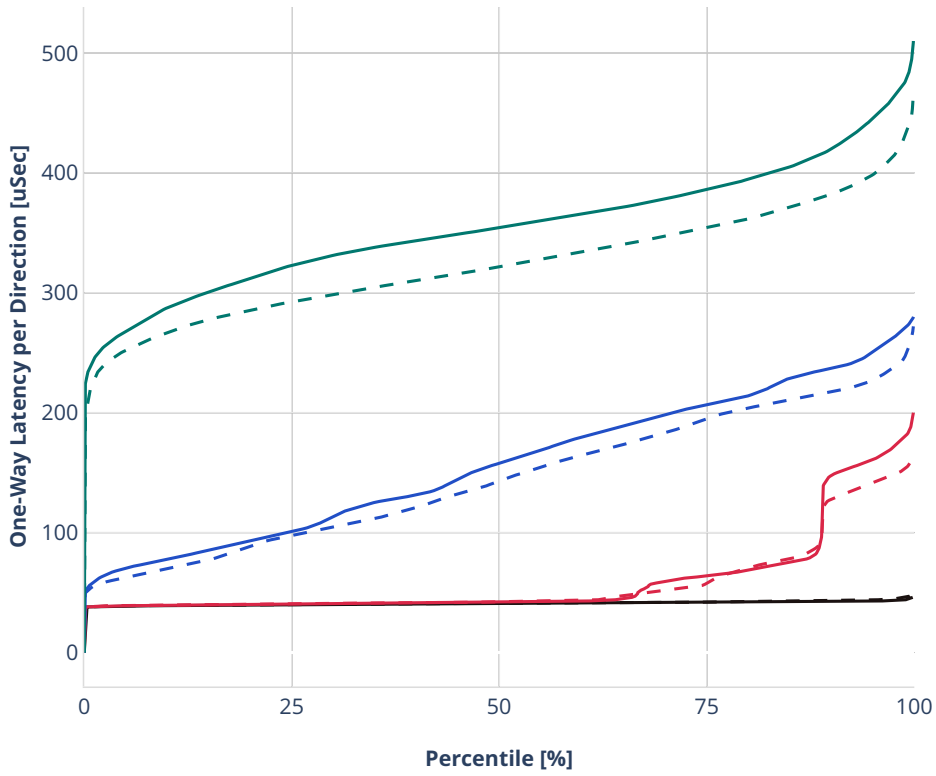

### Latency: ethip4-ip4base-eth-2vhostvr1024-1vm-vppip4

- - No-load.
- - Low-load, 10% PDR.
- - Mid-load, 50% PDR.
- - High-load, 90% PDR.