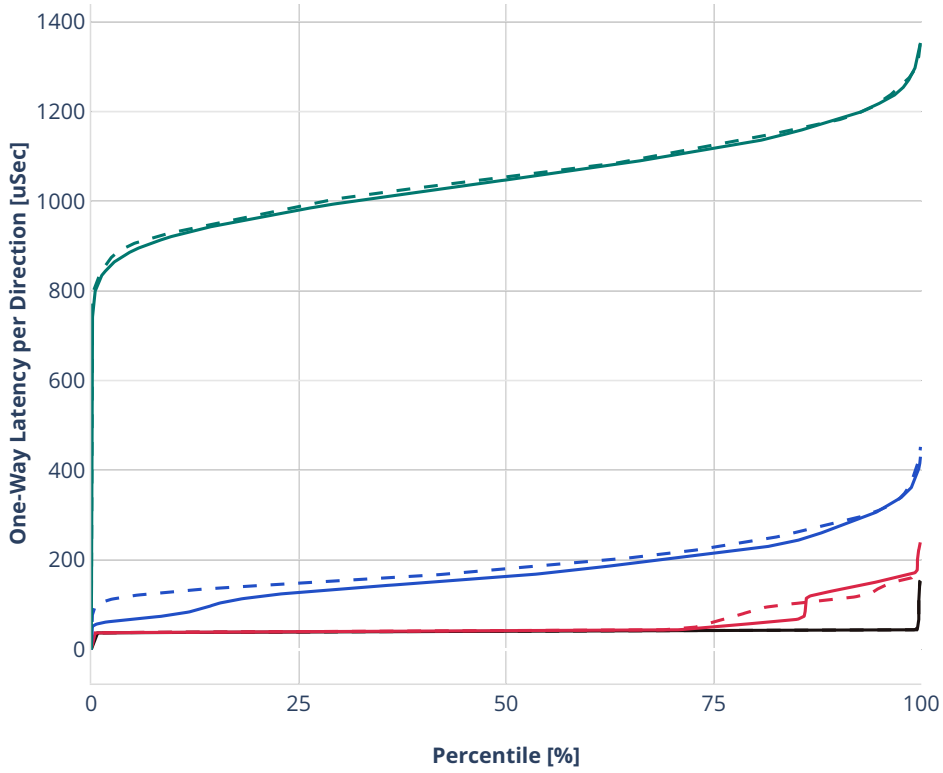

Latency: dot1q-l2xcbase-eth-2vhostvr1024-1vm

- - No-load.
- - Low-load, 10% PDR.
- - Mid-load, 50% PDR.
- - High-load, 90% PDR.