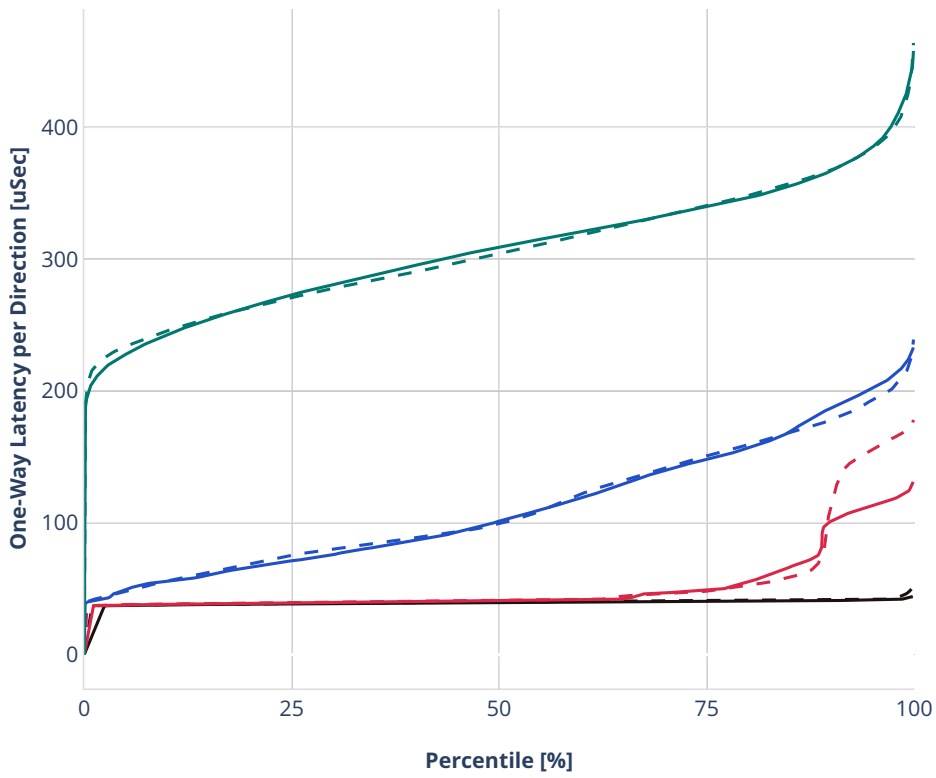

Latency: dot1q-l2xbase-eth-2vhostvr1024-1vm-vppl2xc

- - No-load.
- - Low-load, 10% PDR.
- - Mid-load, 50% PDR.
- - High-load, 90% PDR.