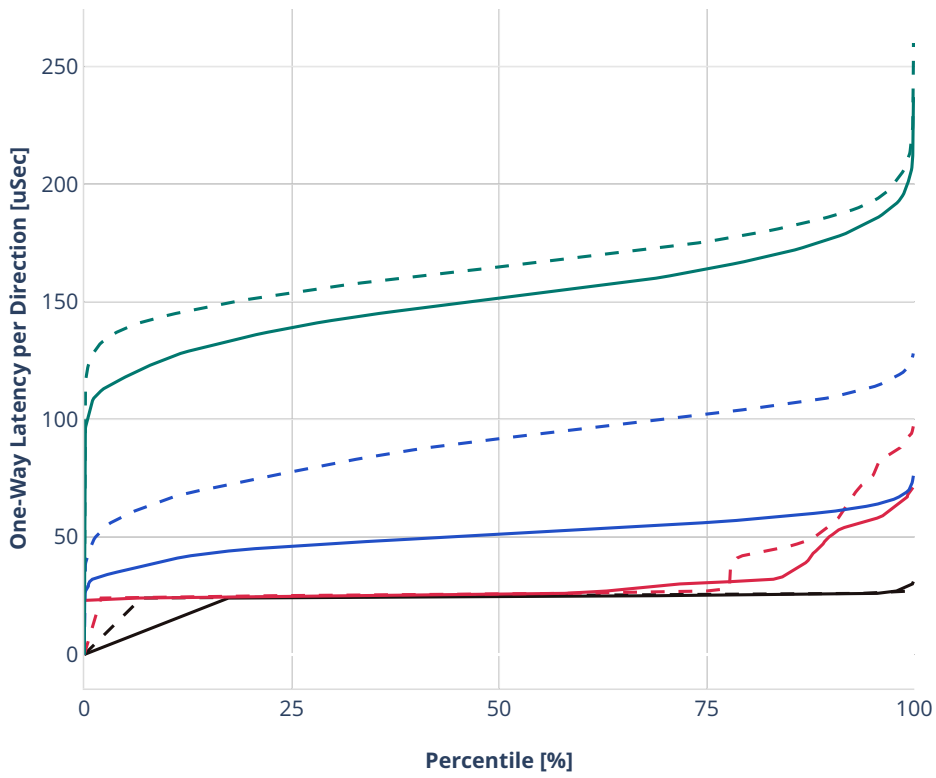

Latency: dot1q-l2bdbasemaclrn

- - No-load.
- - Low-load, 10% PDR.
- - Mid-load, 50% PDR.
- - High-load, 90% PDR.