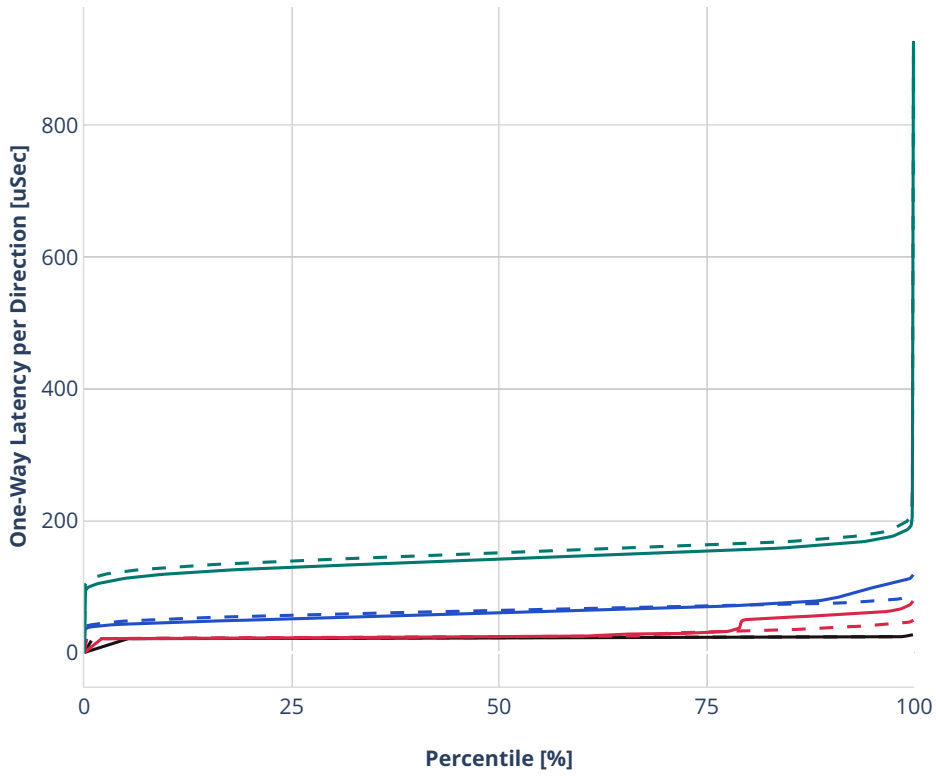

### Latency: dot1q-ip4base

- - No-load.
- - Low-load, 10% PDR.
- - Mid-load, 50% PDR.
- - High-load, 90% PDR.