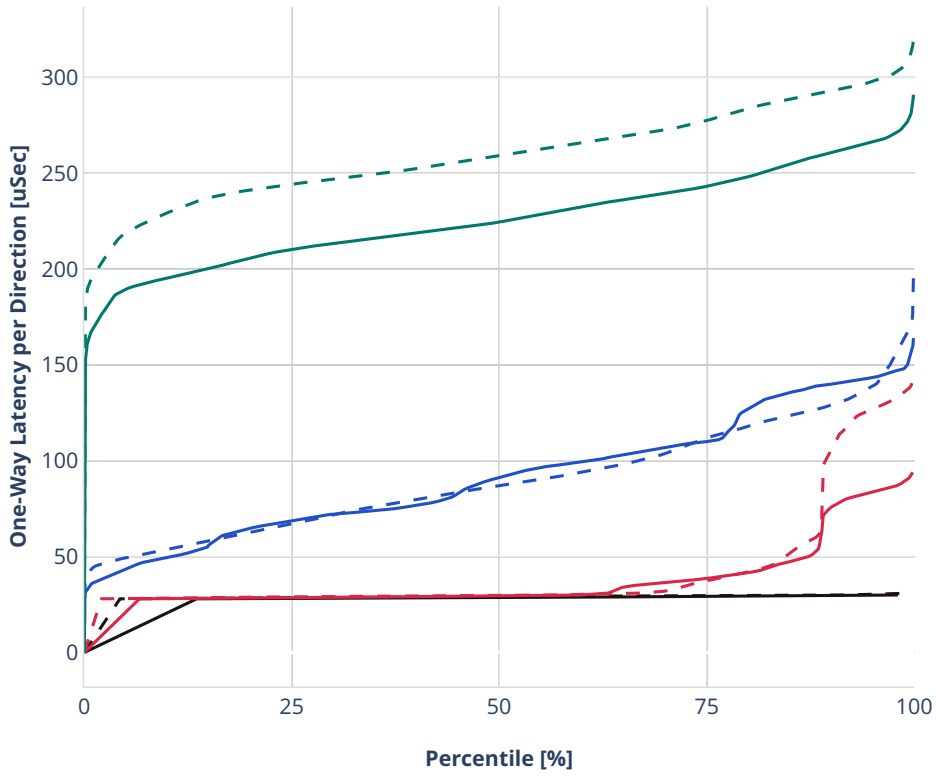

### Latency: dot1q--ethip4vxlan-l2bdscale1l2bd1vlan1vxlan

- - No-load.
- - Low-load, 10% PDR.
- - Mid-load, 50% PDR.
- - High-load, 90% PDR.