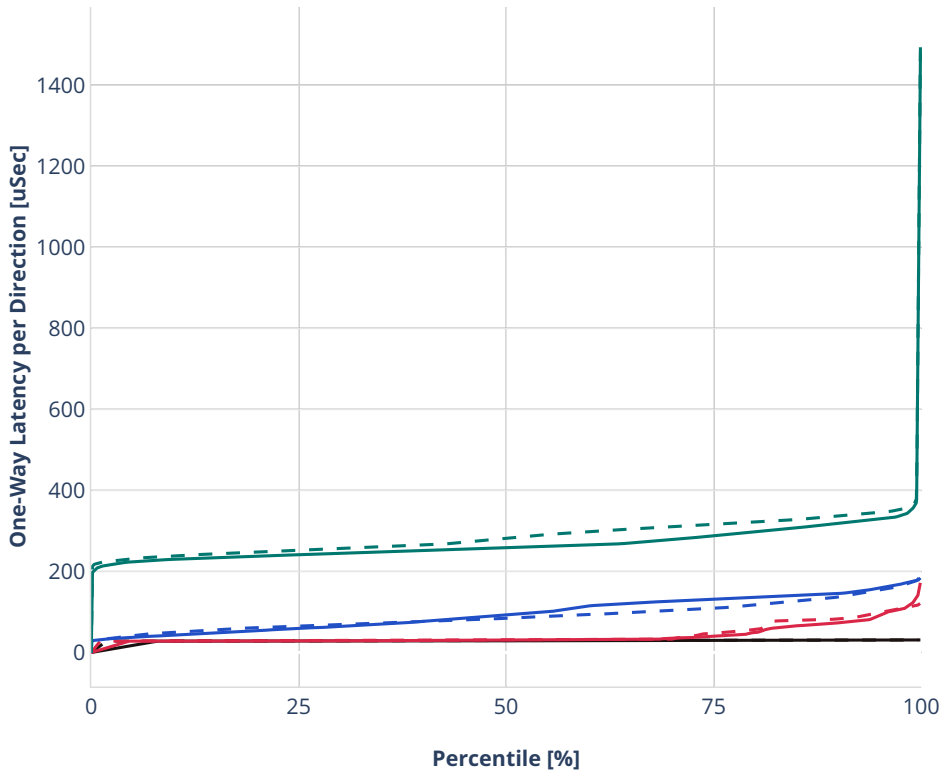

Latency: dot1q--ethip4vlan-l2bdscale100l2bd100vlan100vxlan

- - No-load.
- - Low-load, 10% PDR.
- - Mid-load, 50% PDR.
- - High-load, 90% PDR.