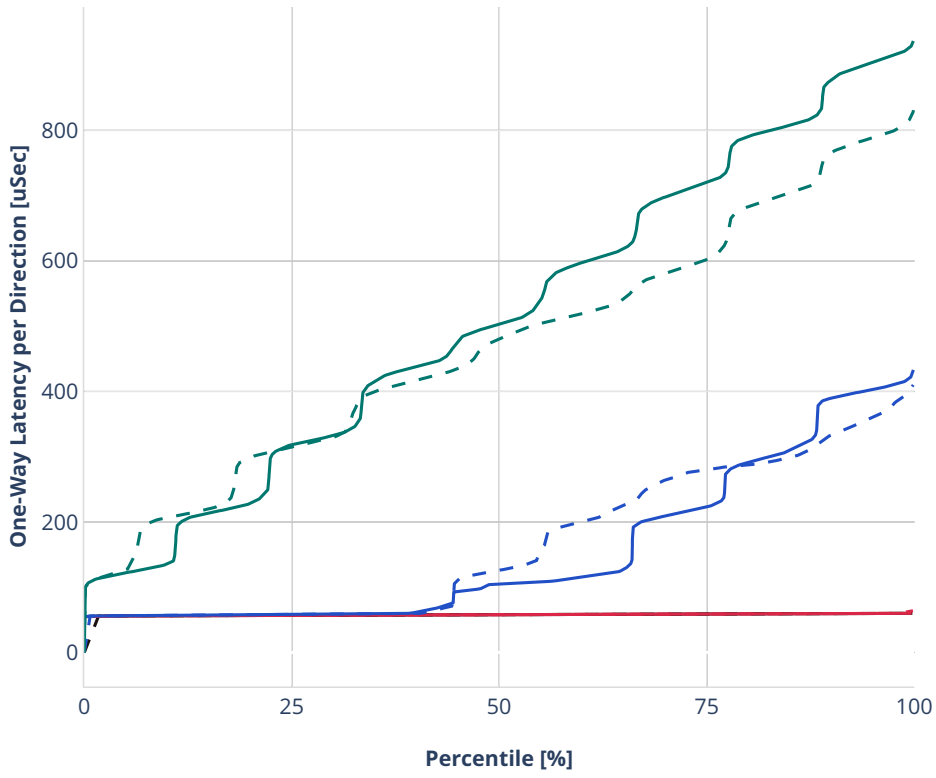

### Latency: ethip4ipsec1000tnlsw-ip4base-int-aes128cbc-hmac512sha

- - No-load.
- - Low-load, 10% PDR.
- - Mid-load, 50% PDR.
- - High-load, 90% PDR.