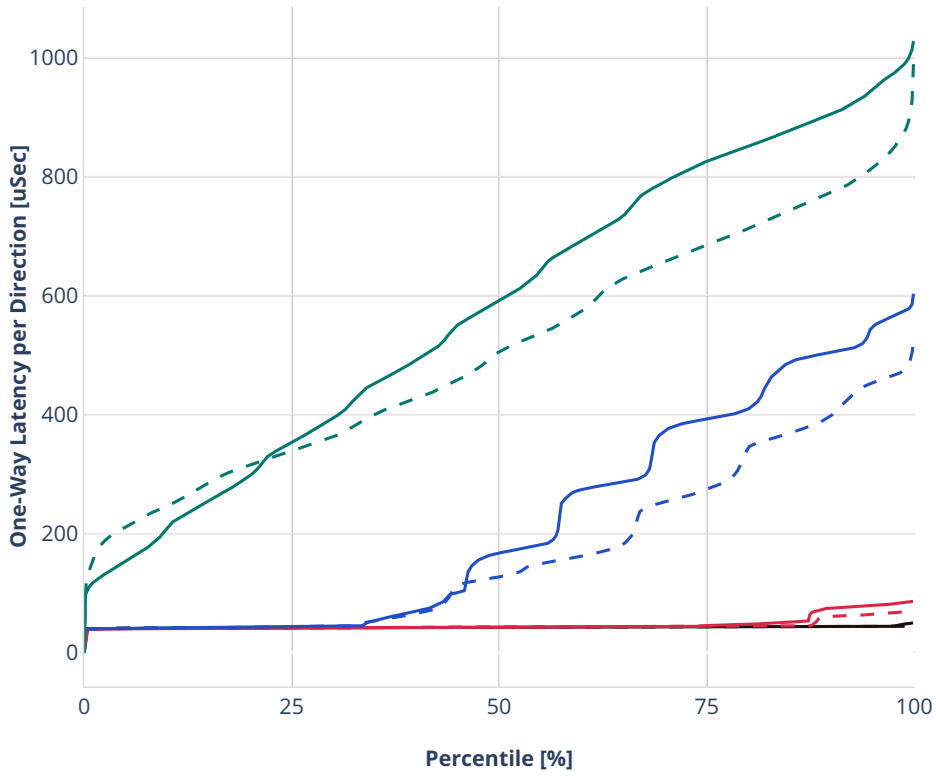

### Latency: ethip4ipsec10000tnlsw-ip4base-int-aes256gcm

- - No-load.
- - Low-load, 10% PDR.
- - Mid-load, 50% PDR.
- - High-load, 90% PDR.