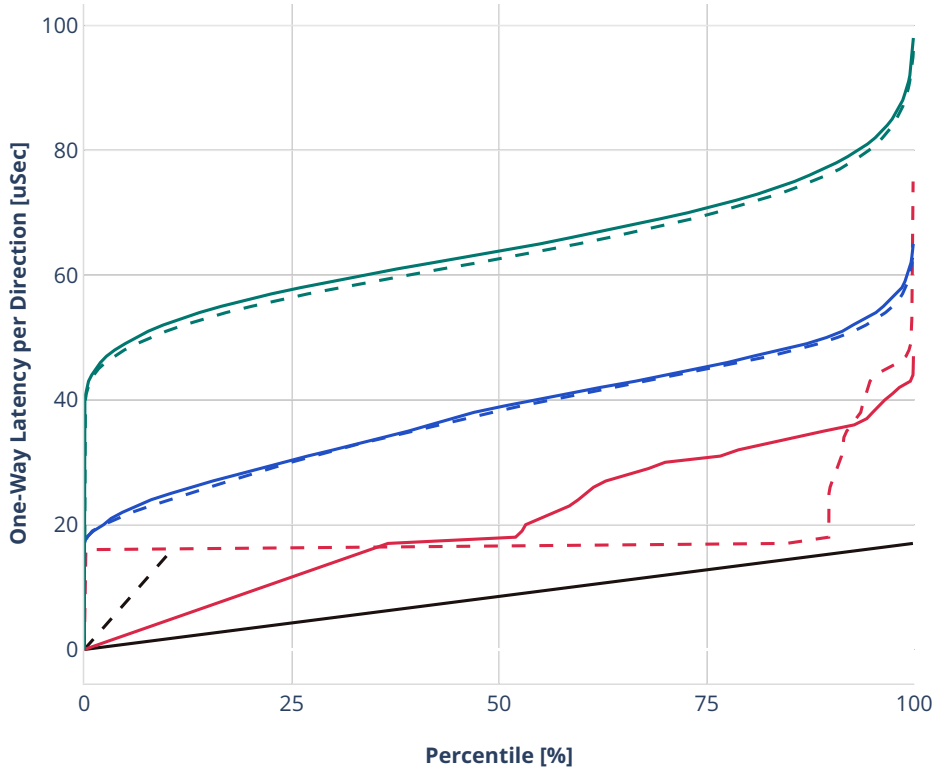

Latency: ethip4vxlan-l2xcbase

- - No-load.
- - Low-load, 10% PDR.
- - Mid-load, 50% PDR.
- - High-load, 90% PDR.