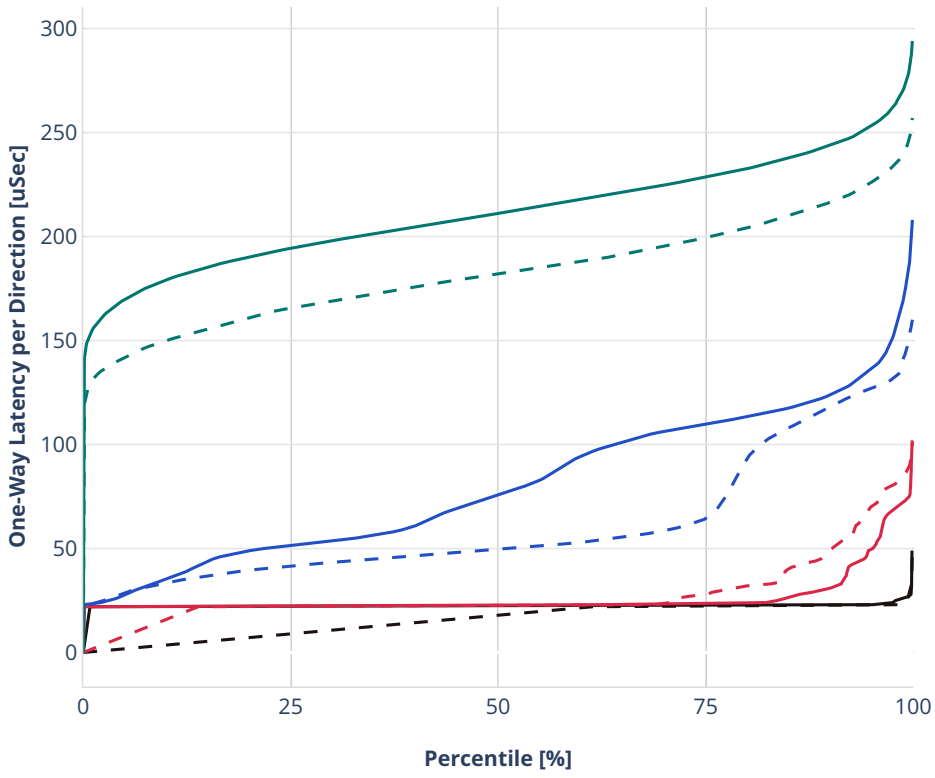

### Latency: ethip4vxlan-l2bdbasemaclrn-eth-2vhostvr1024-1vm

- - No-load.
- - Low-load, 10% PDR.
- - Mid-load, 50% PDR.
- - High-load, 90% PDR.