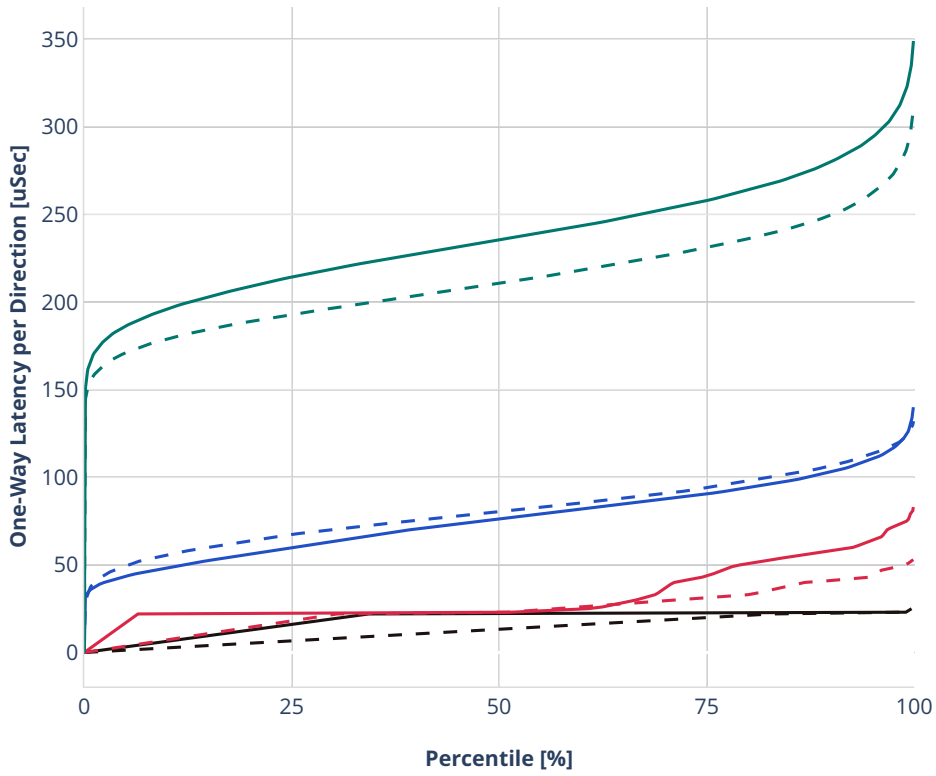

Latency: ethip4-ip4base-eth-2memif-1dcr

- - No-load.
- - Low-load, 10% PDR.
- - Mid-load, 50% PDR.
- - High-load, 90% PDR.