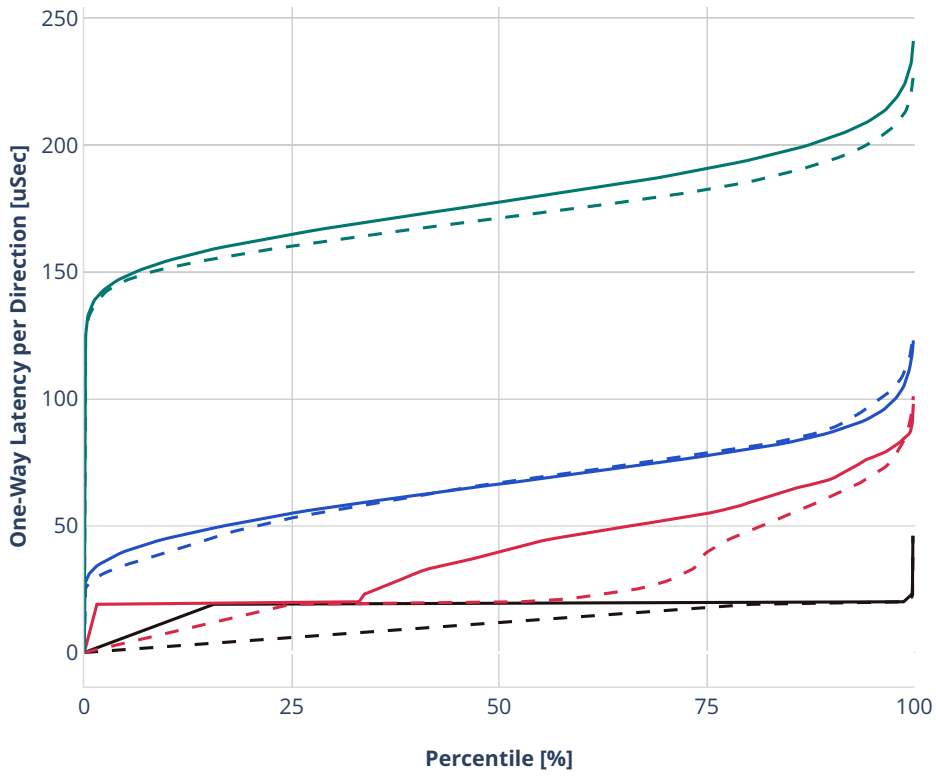

### Latency: eth-l2xcbase-eth-2vhostvr1024-1vm

- - No-load.
- - Low-load, 10% PDR.
- - Mid-load, 50% PDR.
- - High-load, 90% PDR.