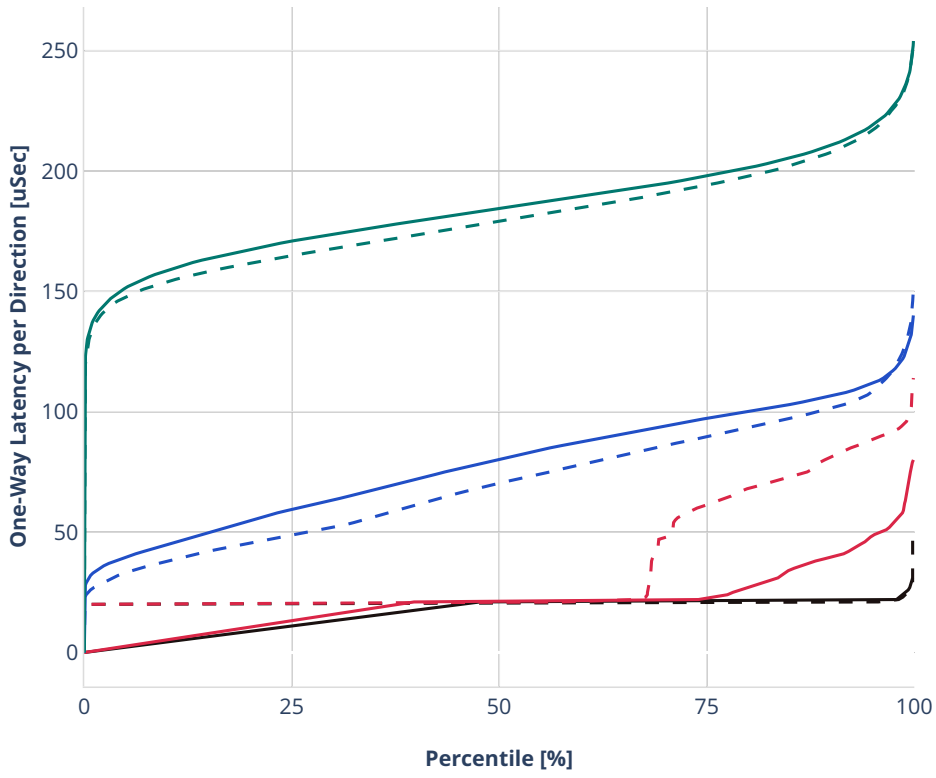

Latency: dot1q-l2bdbasemaclrn-eth-2vhostvr1024-1vm

- - No-load.
- - Low-load, 10% PDR.
- - Mid-load, 50% PDR.
- - High-load, 90% PDR.