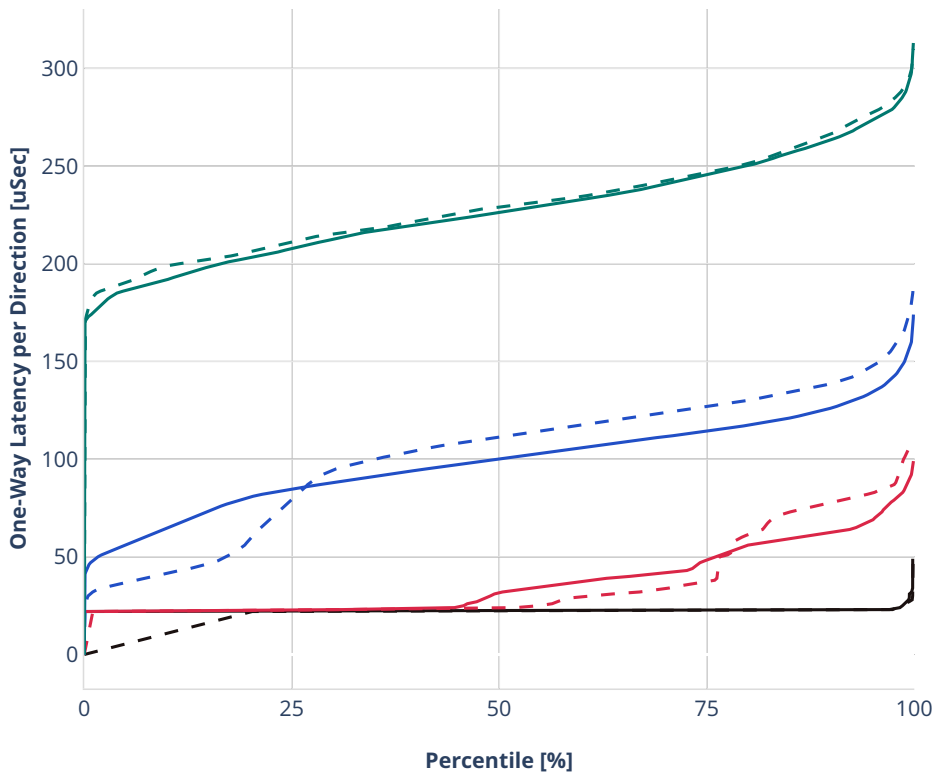

Latency: avf-ethip4vxlan-l2bdbasemaclrn-eth-2vhostvr1024-1vm

- - No-load.
- - Low-load, 10% PDR.
- - Mid-load, 50% PDR.
- - High-load, 90% PDR.