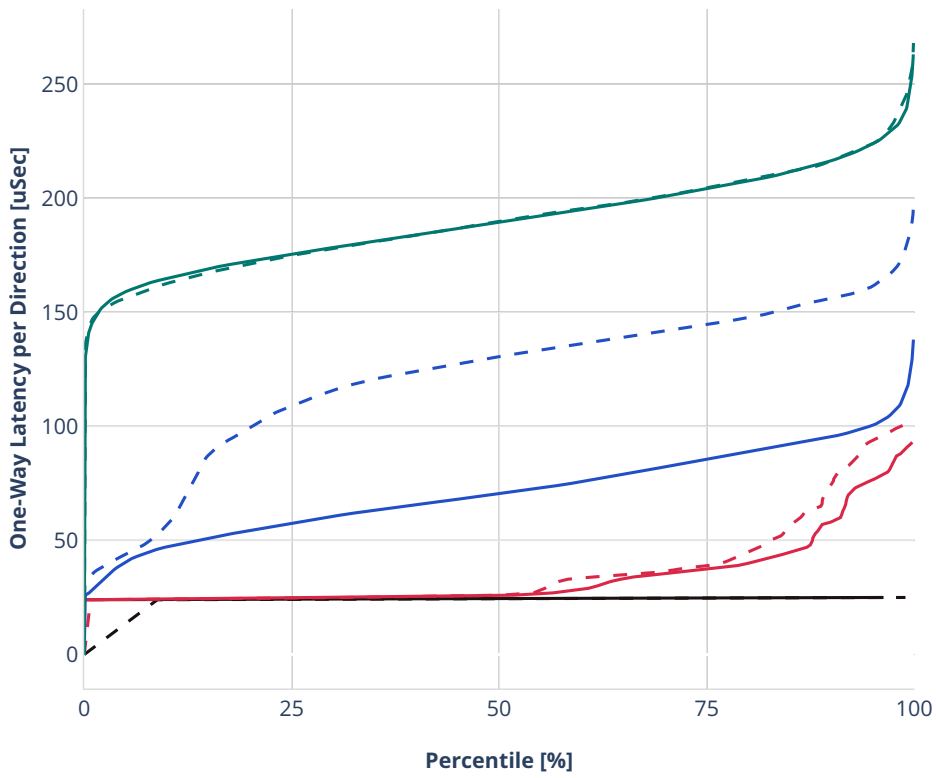

Latency: avf-ethip4vxlan-l2bdbasemaclrn-eth-2vhostvr1024-1vm-vppl2xc

- - No-load.
- - Low-load, 10% PDR.
- - Mid-load, 50% PDR.
- - High-load, 90% PDR.