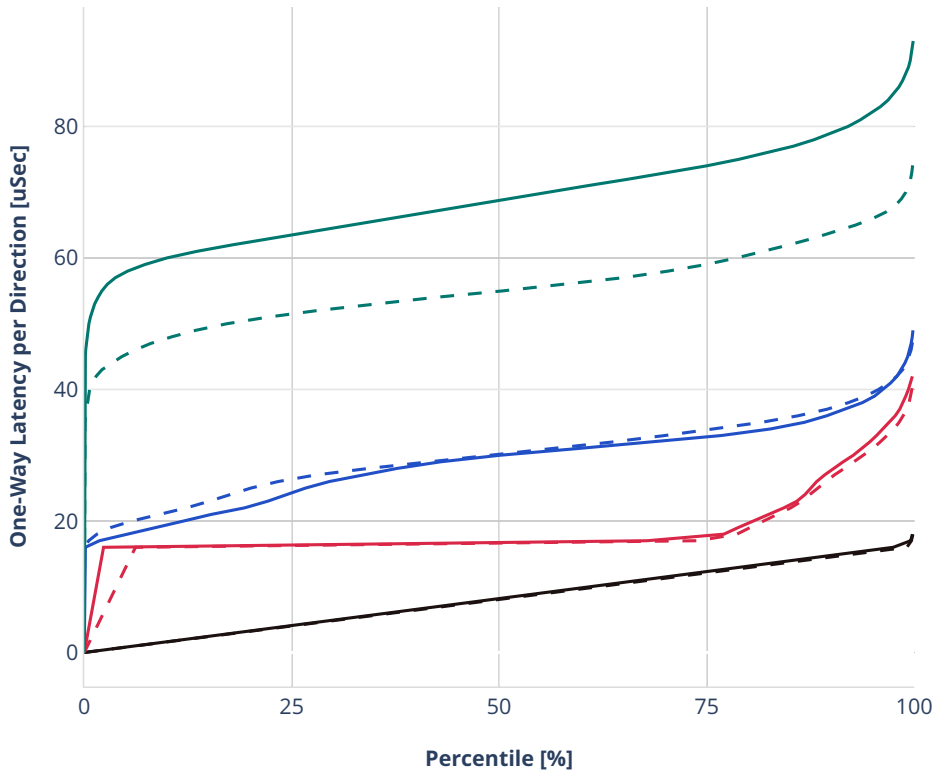

### Latency: avf-ethip4-ip4scale2m

- - No-load.
- - Low-load, 10% PDR.
- - Mid-load, 50% PDR.
- - High-load, 90% PDR.