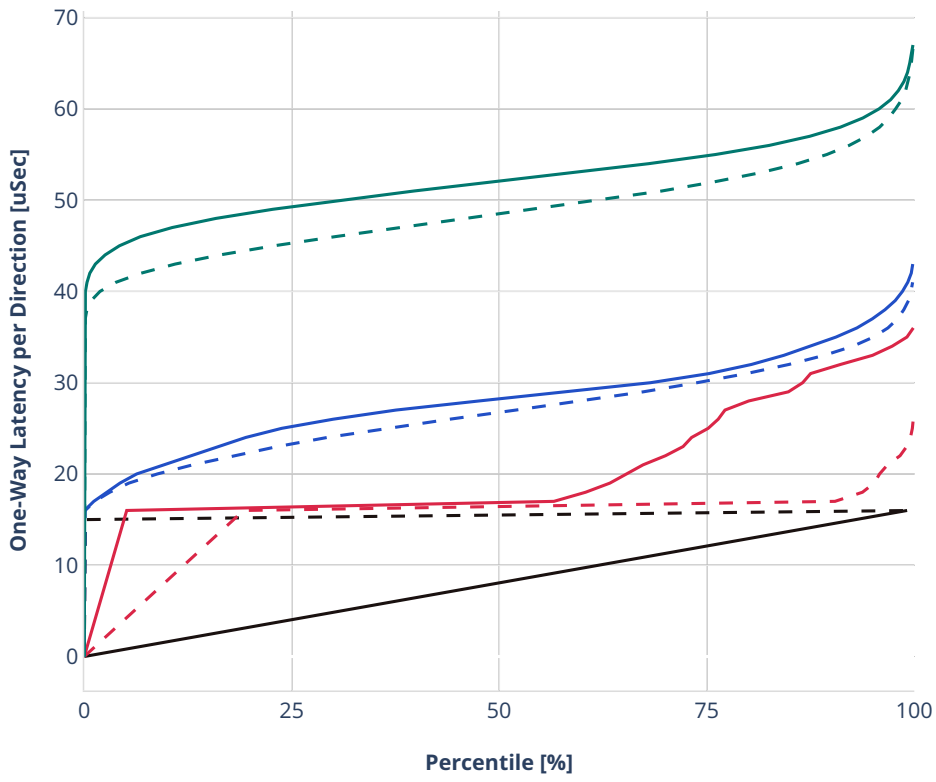

Latency: avf-ethip4-ip4scale20k

- - No-load.
- - Low-load, 10% PDR.
- - Mid-load, 50% PDR.
- - High-load, 90% PDR.