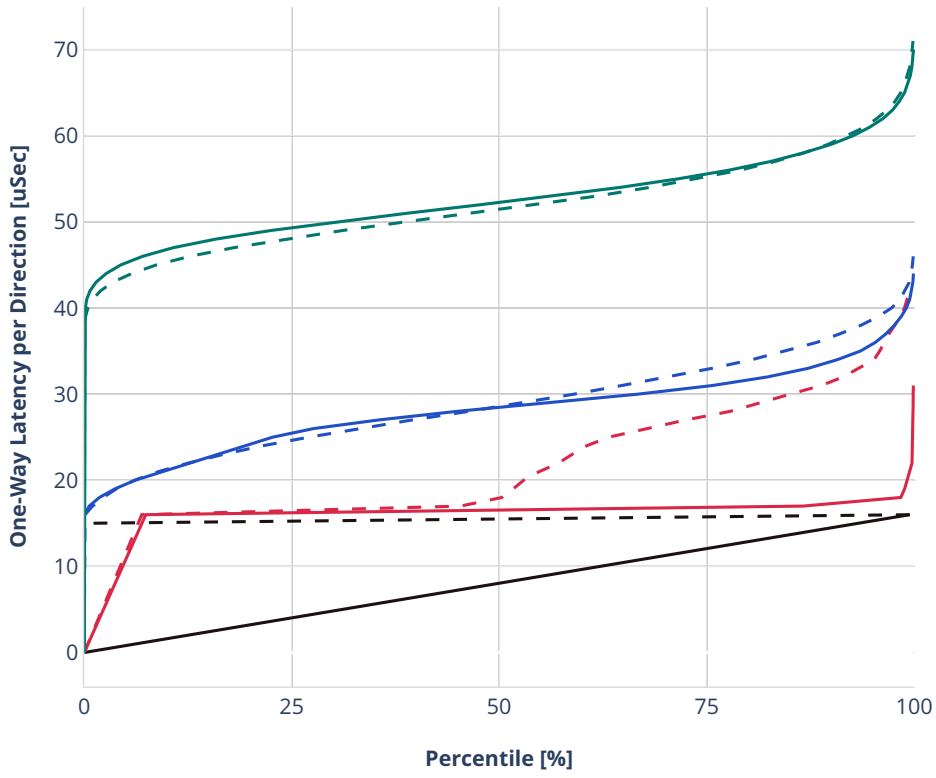

Latency: avf-ethip4-ip4scale200k

- - No-load.
- - Low-load, 10% PDR.
- - Mid-load, 50% PDR.
- - High-load, 90% PDR.