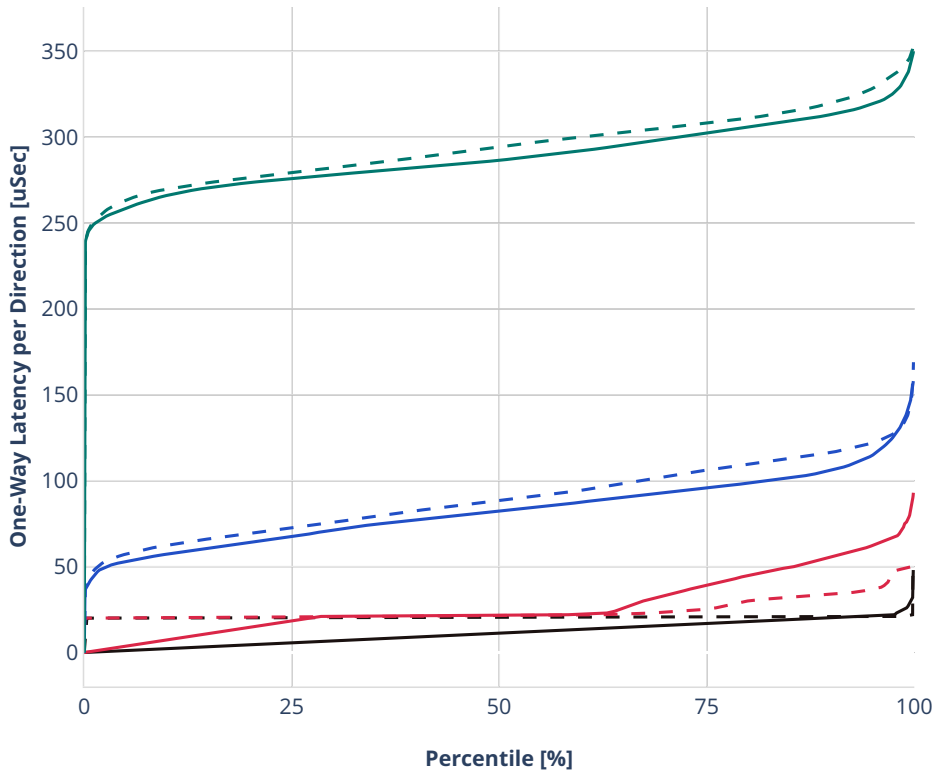

Latency: avf-ethip4-ip4base-eth-2vhostvr1024-1vm

- - No-load.
- - Low-load, 10% PDR.
- - Mid-load, 50% PDR.
- - High-load, 90% PDR.