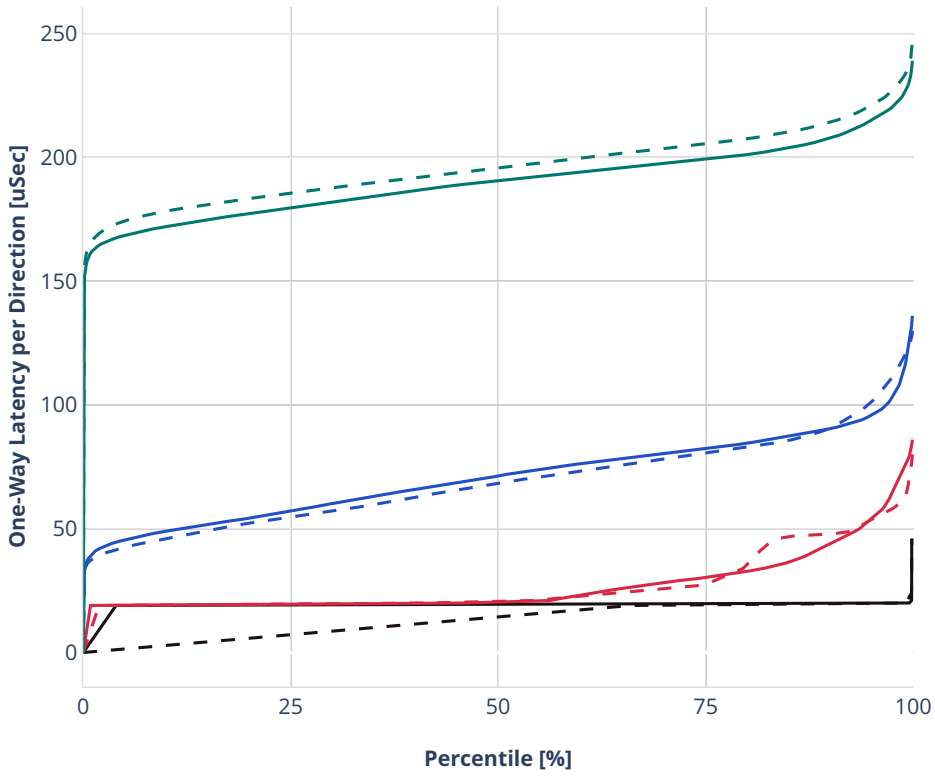

Latency: avf-eth-l2xcbase-eth-2vhostvr1024-1vm

- - No-load.
- - Low-load, 10% PDR.
- - Mid-load, 50% PDR.
- - High-load, 90% PDR.