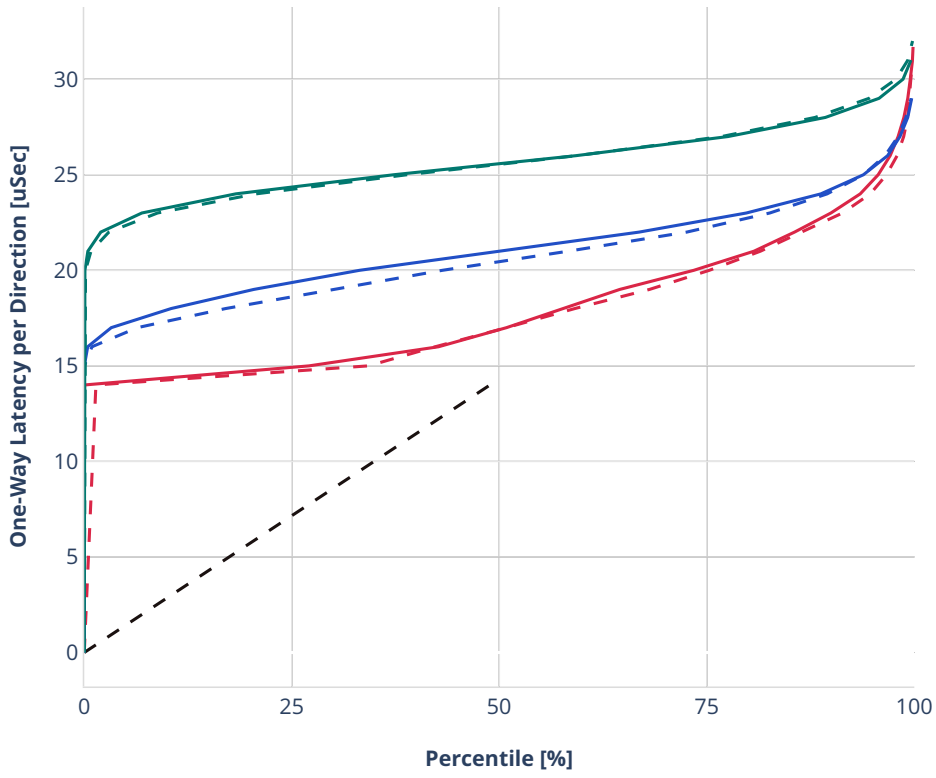

Latency: avf-eth-l2patch

- - No-load.
- - Low-load, 10% PDR.
- - Mid-load, 50% PDR.
- - High-load, 90% PDR.