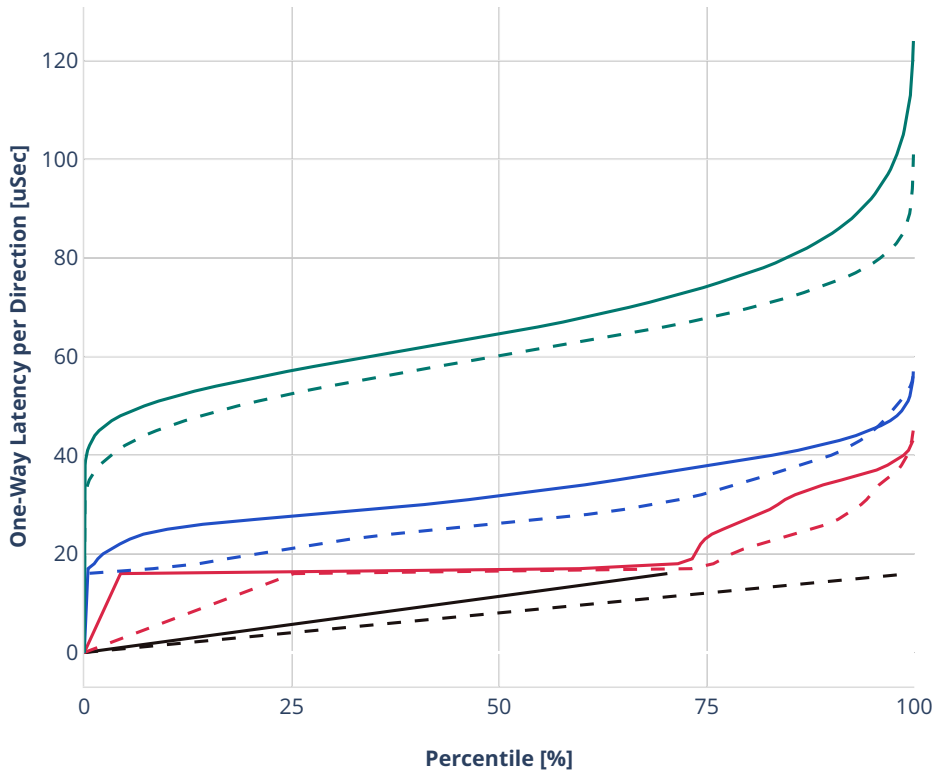

Latency: avf-eth-l2bdscale1mmaclrn

- - No-load.
- - Low-load, 10% PDR.
- - Mid-load, 50% PDR.
- - High-load, 90% PDR.