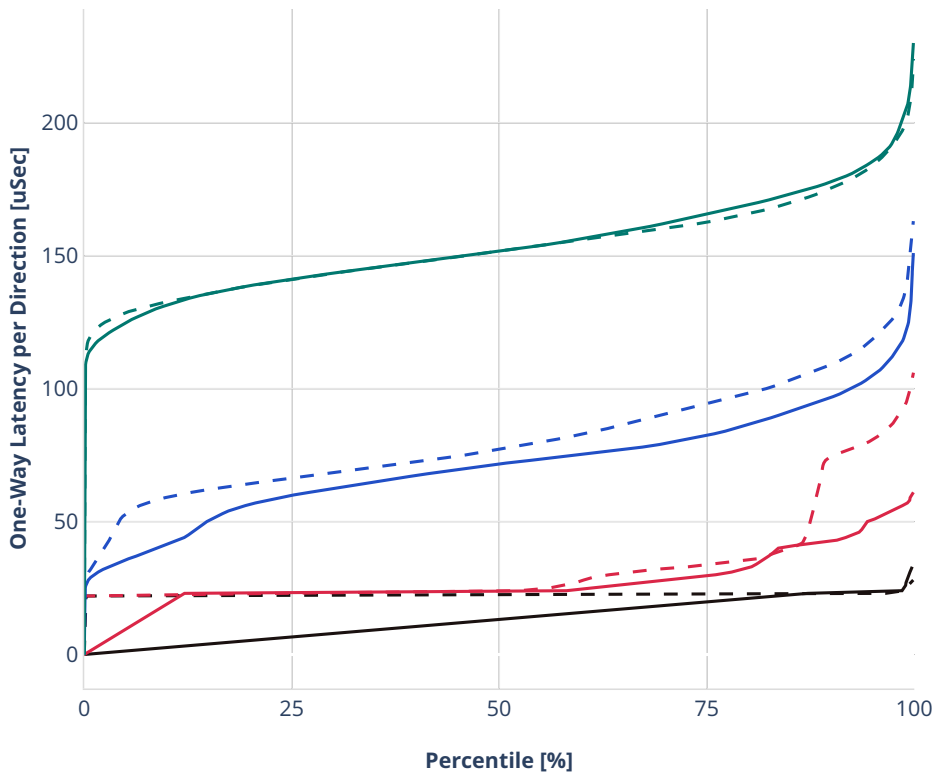

Latency: avf-eth-l2bdbasemaclrn-eth-2vhostvr1024-1vm-vppl2xc

- - No-load.
- - Low-load, 10% PDR.
- - Mid-load, 50% PDR.
- - High-load, 90% PDR.