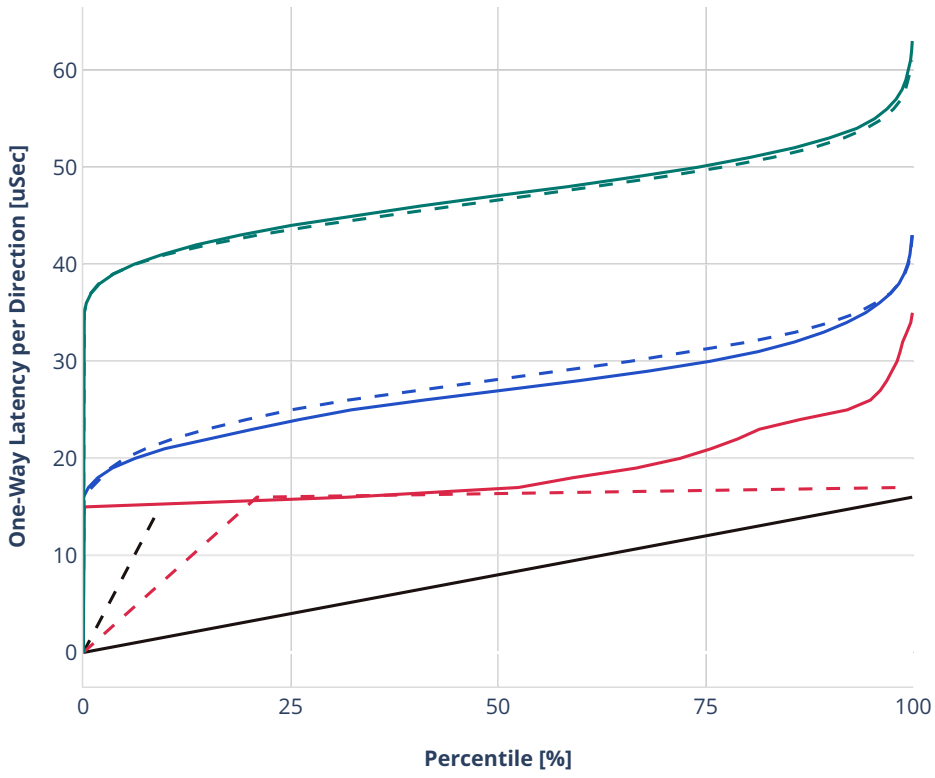

### Latency: avf-dot1q-l2xcbase

- - No-load.
- - Low-load, 10% PDR.
- - Mid-load, 50% PDR.
- - High-load, 90% PDR.