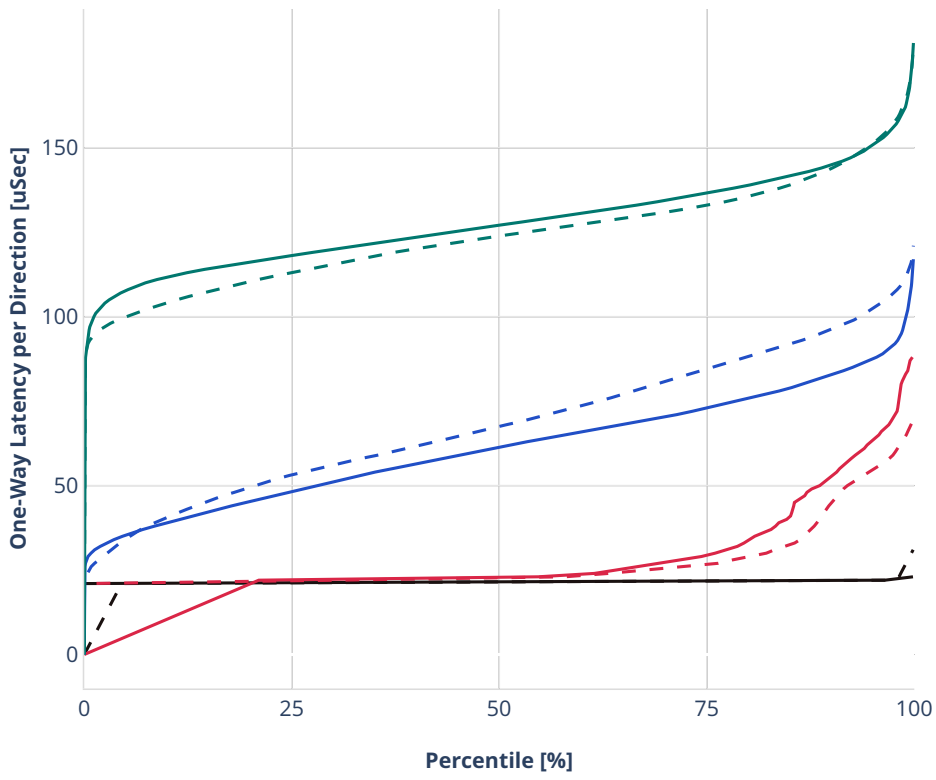

### Latency: avf-dot1q-l2xcbase-eth-2vhostvr1024-1vm-vppl2xc

- - No-load.
- - Low-load, 10% PDR.
- - Mid-load, 50% PDR.
- - High-load, 90% PDR.