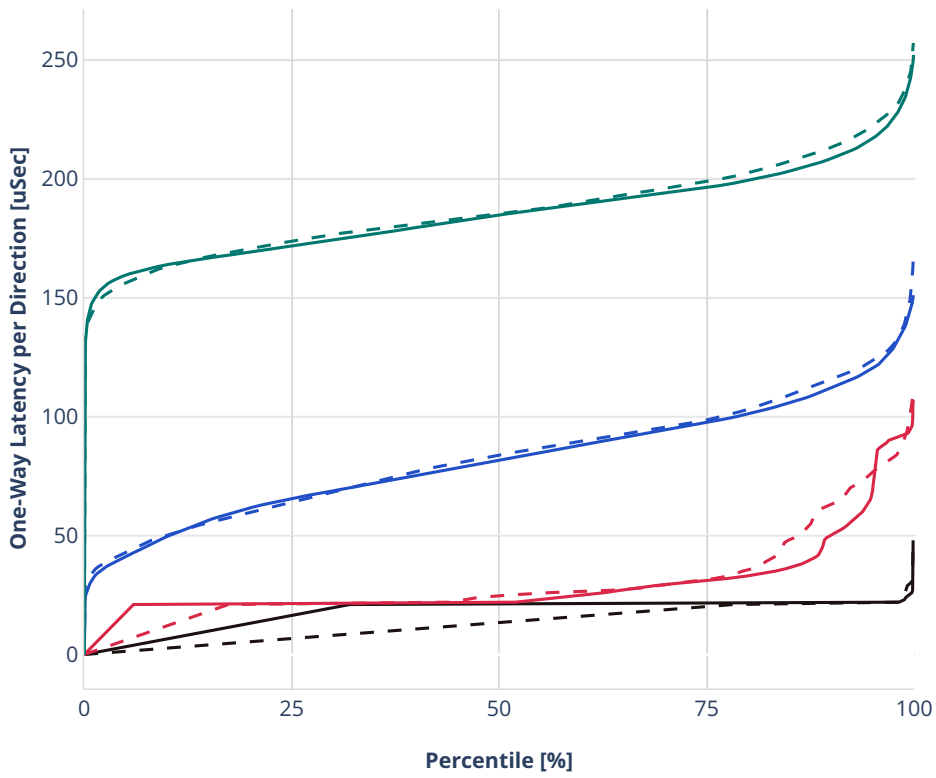

Latency: avf-dot1q-l2bdbasemaclrn-eth-2vhostvr1024-1vm

- - No-load.
- - Low-load, 10% PDR.
- - Mid-load, 50% PDR.
- - High-load, 90% PDR.