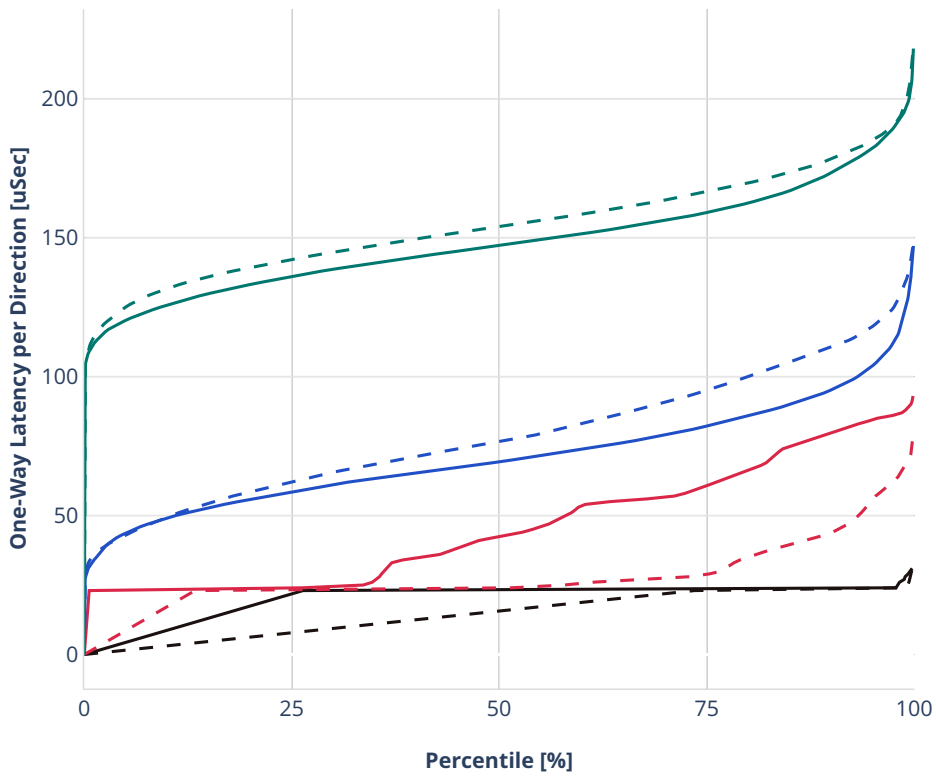

Latency: avf-dot1q-l2bdbasemaclrn-eth-2vhostvr1024-1vm-vppl2xc

- - No-load.
- - Low-load, 10% PDR.
- - Mid-load, 50% PDR.
- - High-load, 90% PDR.