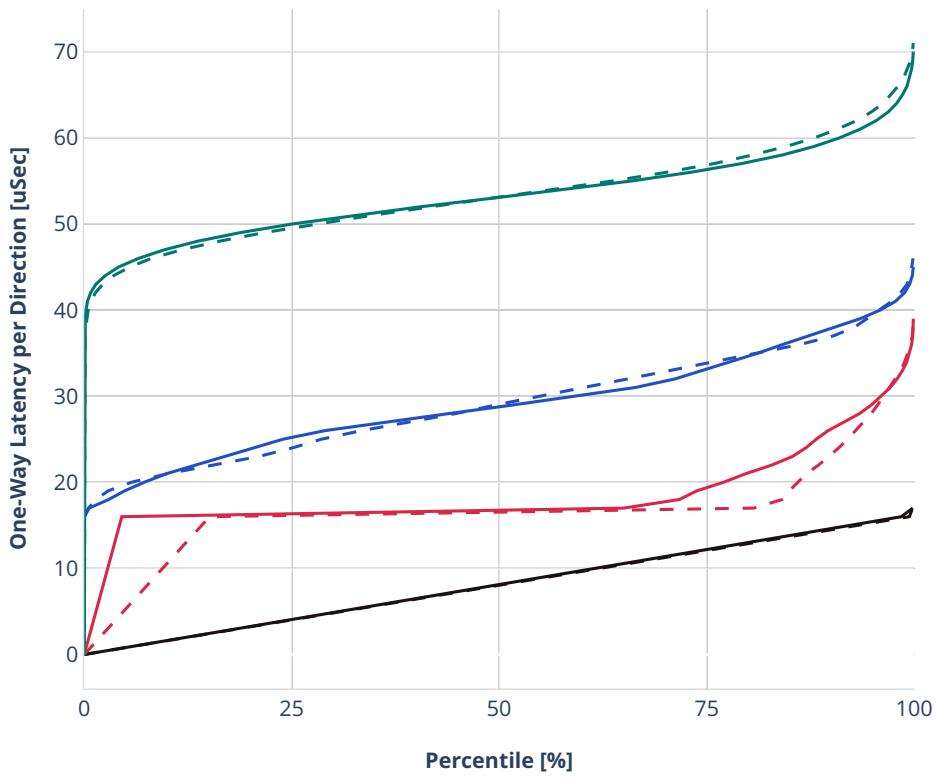

### Latency: avf-dot1q-ip4base

- - No-load.
- - Low-load, 10% PDR.
- - Mid-load, 50% PDR.
- - High-load, 90% PDR.