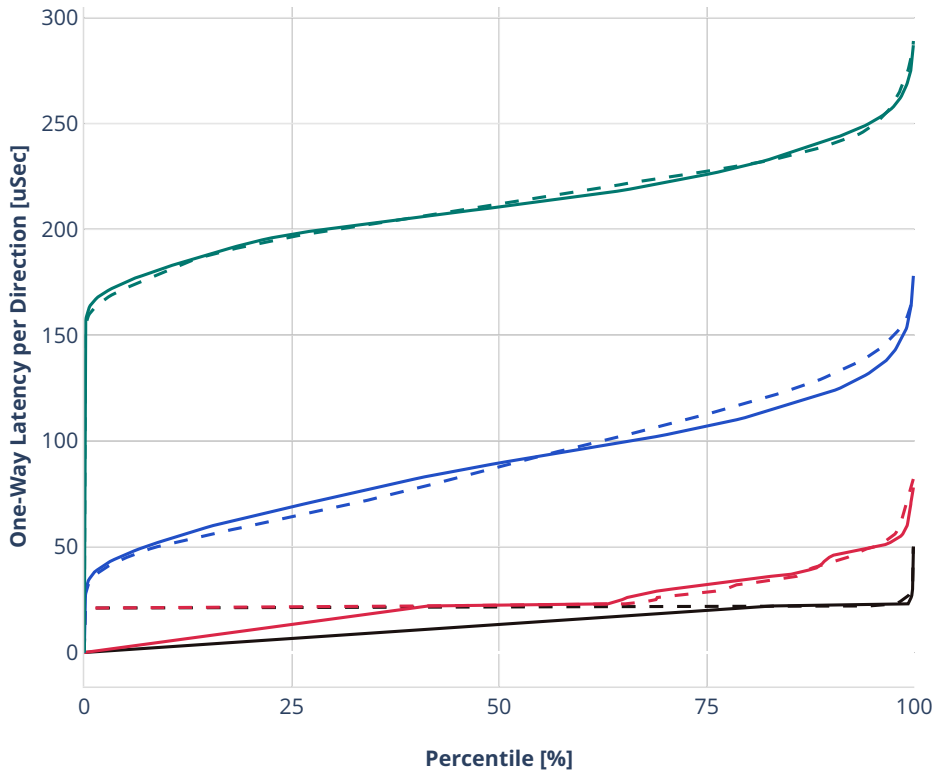

Latency: avf-1lbvpplacp-dot1q-l2bdbasemaclrn-eth-2vhostvr1024-1vm

- - No-load.
- - Low-load, 10% PDR.
- - Mid-load, 50% PDR.
- - High-load, 90% PDR.