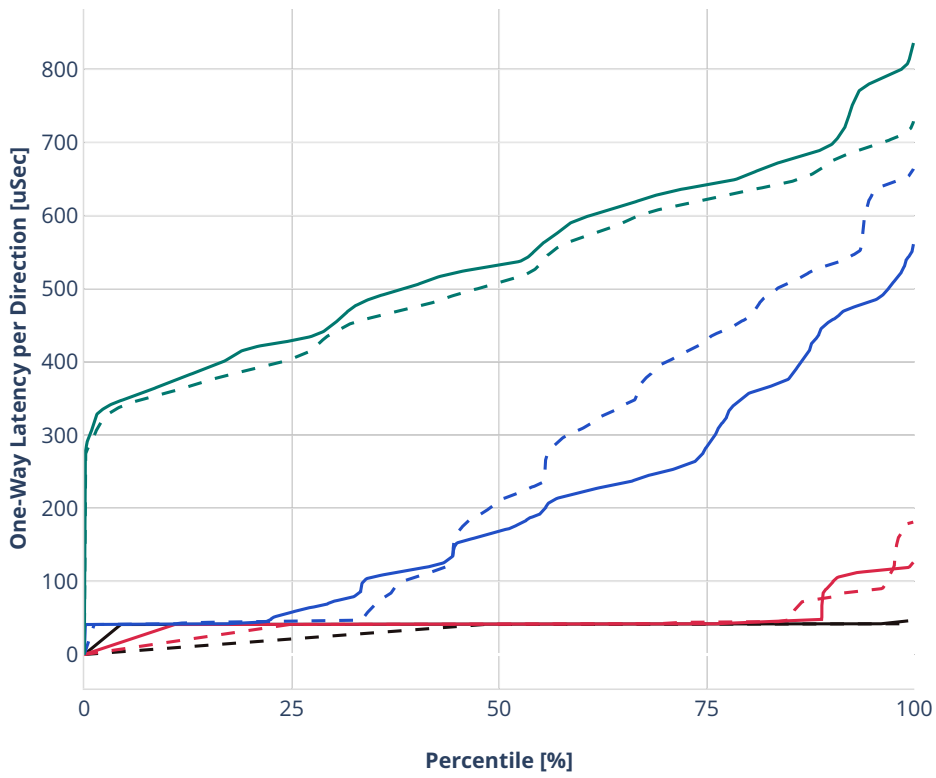

### Latency: avf-ethip4ipsec10000tnlsw-ip4base-int-aes128cbc-hmac512sha

- - No-load.
- - Low-load, 10% PDR.
- - Mid-load, 50% PDR.
- - High-load, 90% PDR.