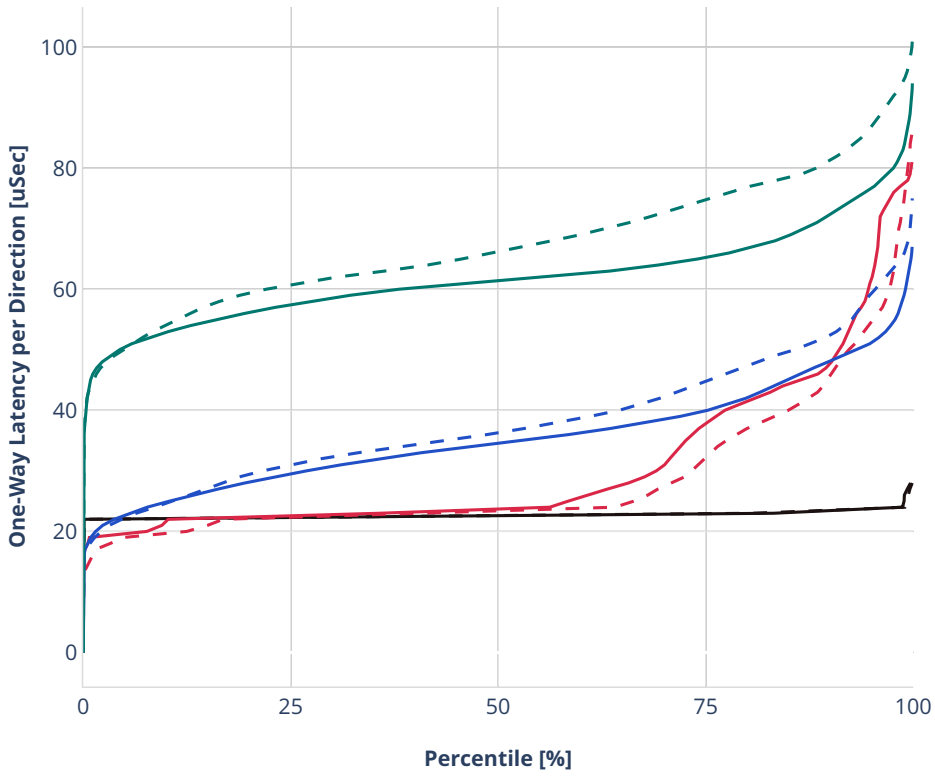

Latency: ethip4-ip4scale2m

- - No-load.
- - Low-load, 10% PDR.
- - Mid-load, 50% PDR.
- - High-load, 90% PDR.