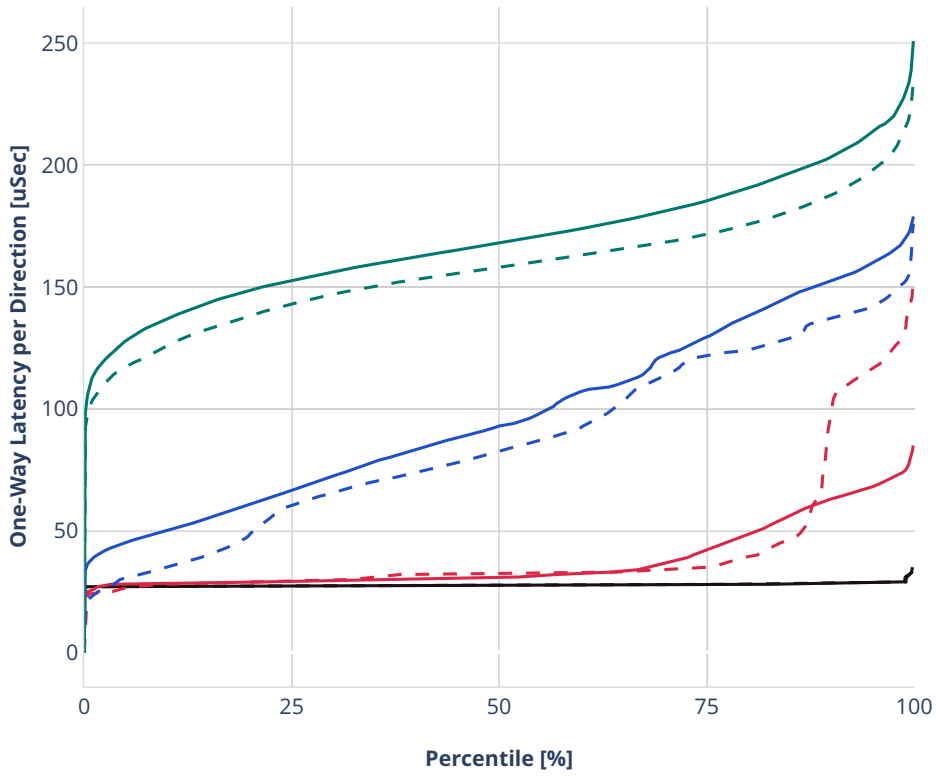

Latency: ethip4-ip4base-eth-2vhostvr1024-1vm-vppip4

- - No-load.
- - Low-load, 10% PDR.
- - Mid-load, 50% PDR.
- - High-load, 90% PDR.