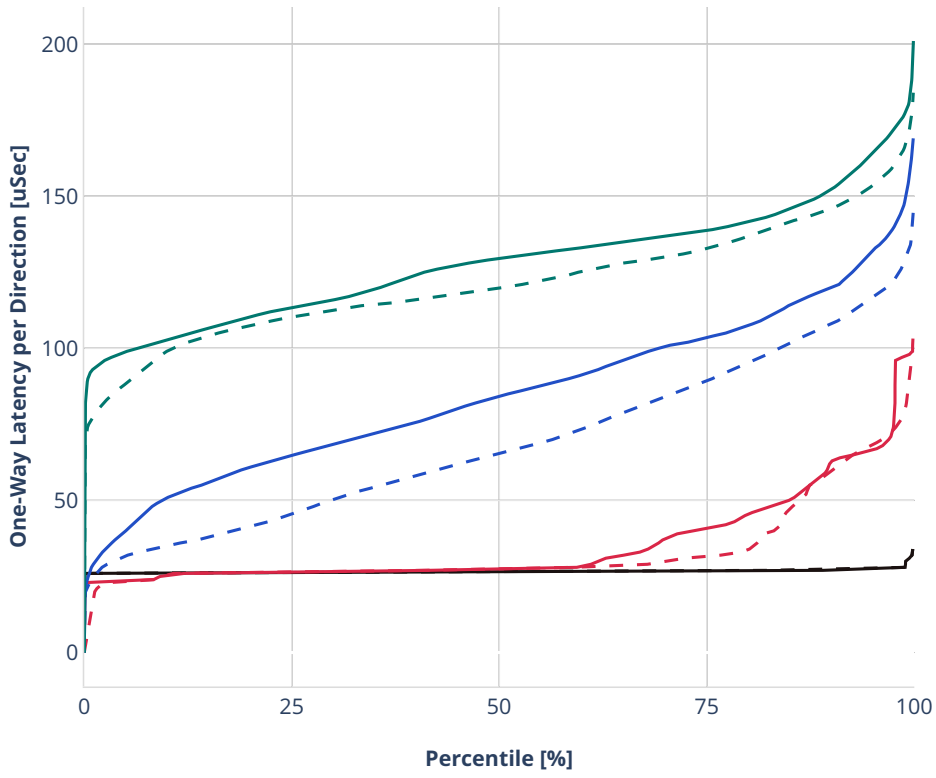

### Latency: eth-l2xcbase-eth-2vhostvr1024-1vm-vppl2xc

- - No-load.
- - Low-load, 10% PDR.
- - Mid-load, 50% PDR.
- - High-load, 90% PDR.