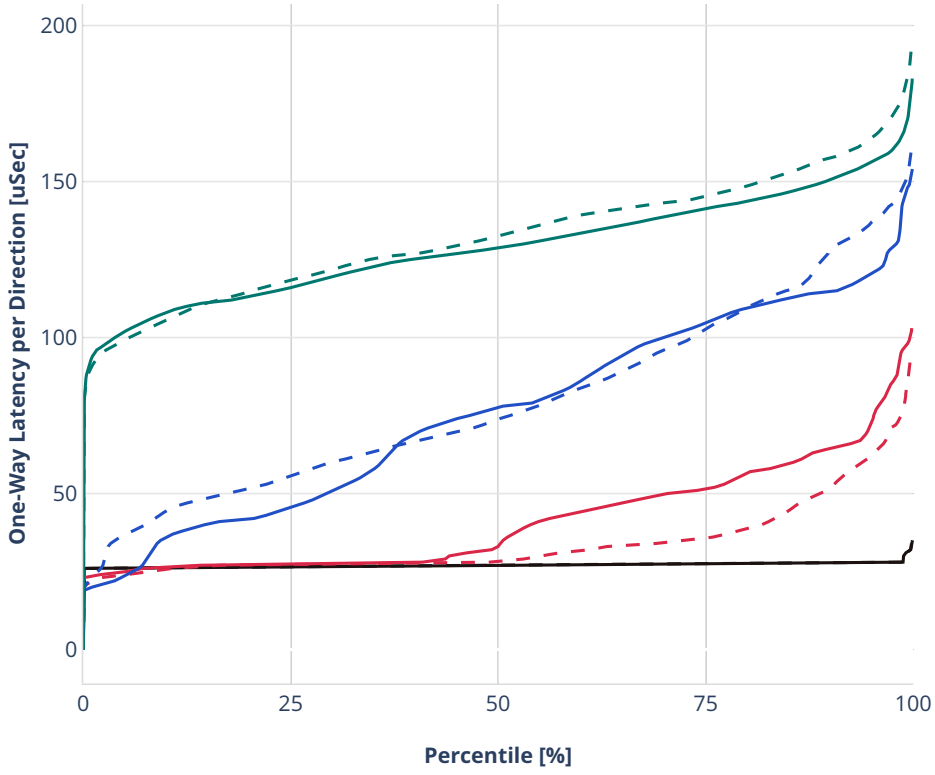

### Latency: dot1q-l2xcbase-eth-2vhostvr1024-1vm-vppl2xc

- - No-load.
- - Low-load, 10% PDR.
- - Mid-load, 50% PDR.
- - High-load, 90% PDR.