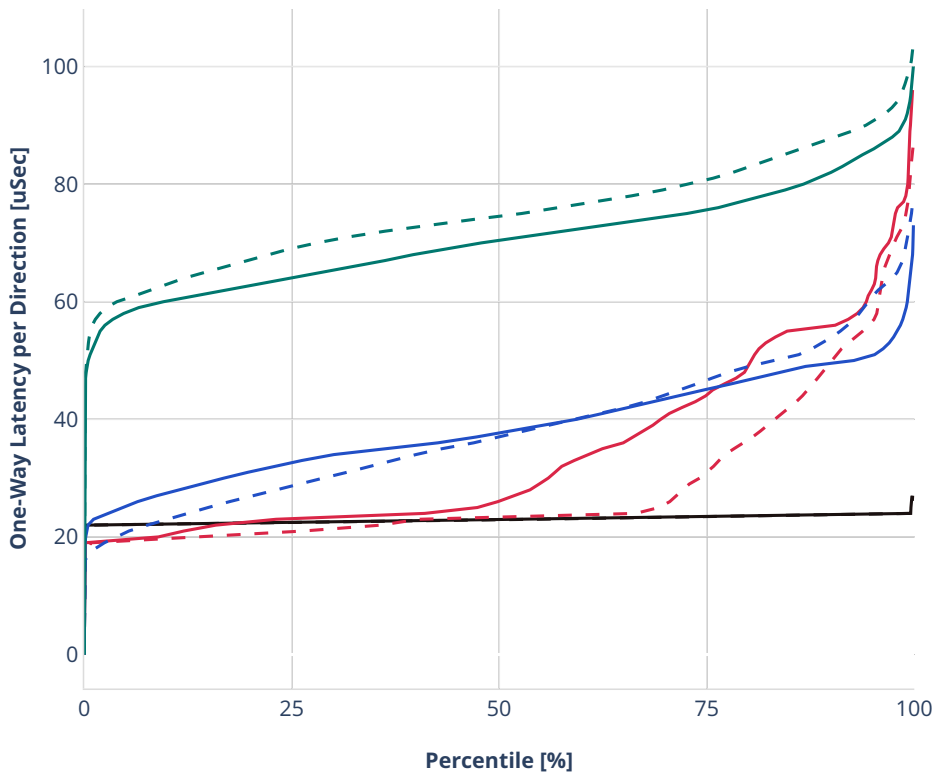

Latency: dot1q-l2bdbasemaclrn

- - No-load.
- - Low-load, 10% PDR.
- - Mid-load, 50% PDR.
- - High-load, 90% PDR.