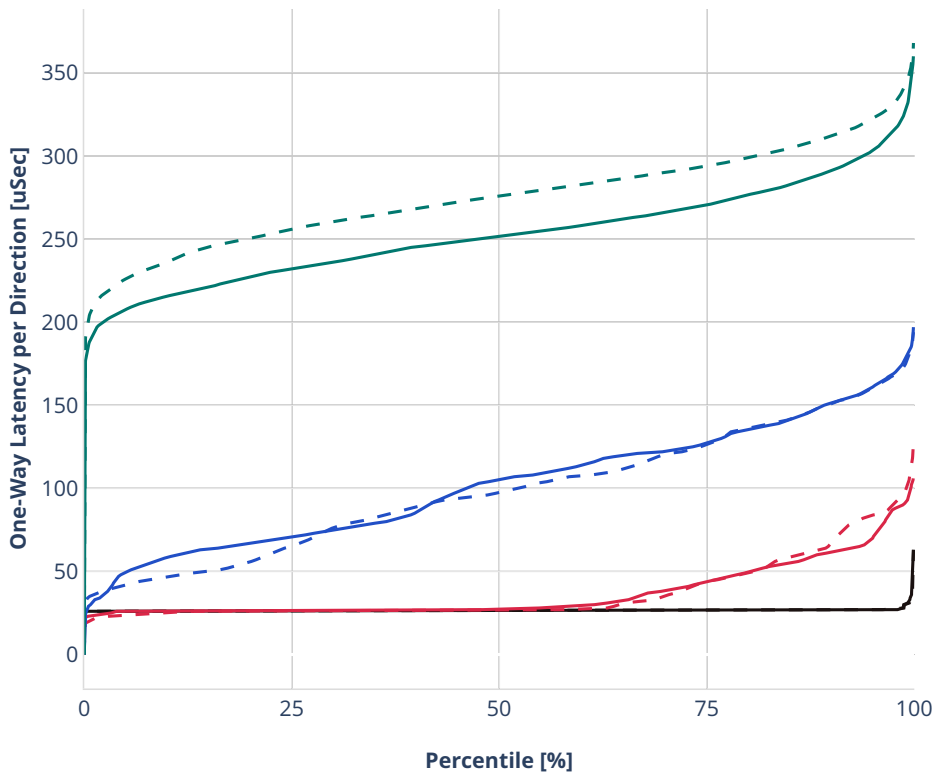

### Latency: dot1q-l2bdbasemaclrn-eth-2vhostvr1024-1vm

- - No-load.
- - Low-load, 10% PDR.
- - Mid-load, 50% PDR.
- - High-load, 90% PDR.