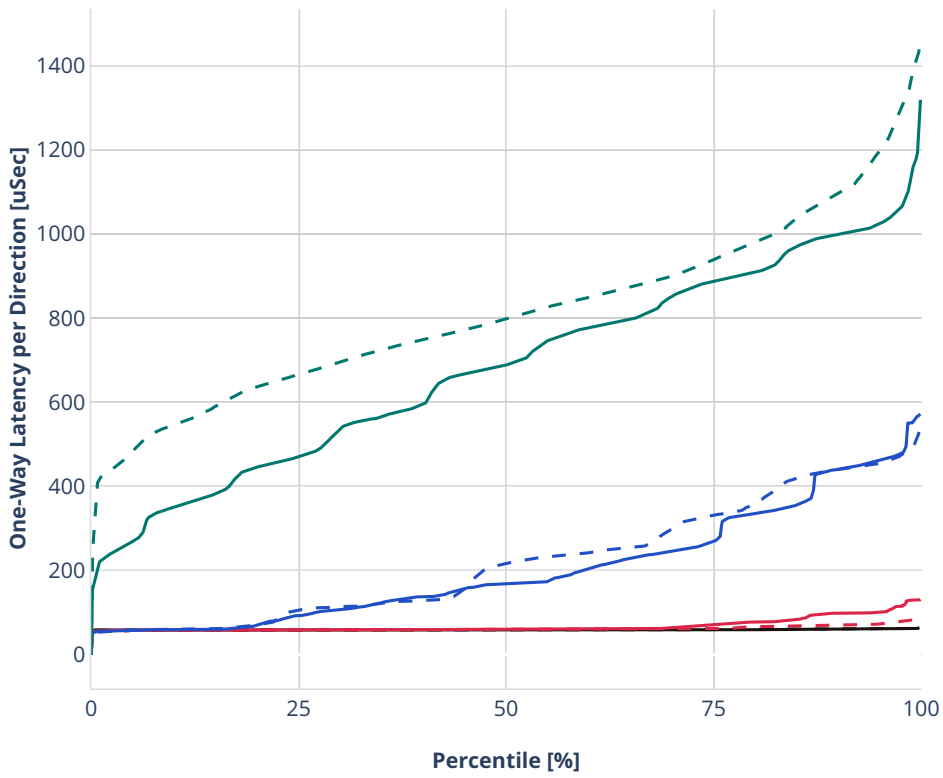

### Latency: ethip4ipsec4tnlsw-ip4base-int-aes128cbc-hmac512sha

- - No-load.
- - Low-load, 10% PDR.
- - Mid-load, 50% PDR.
- - High-load, 90% PDR.