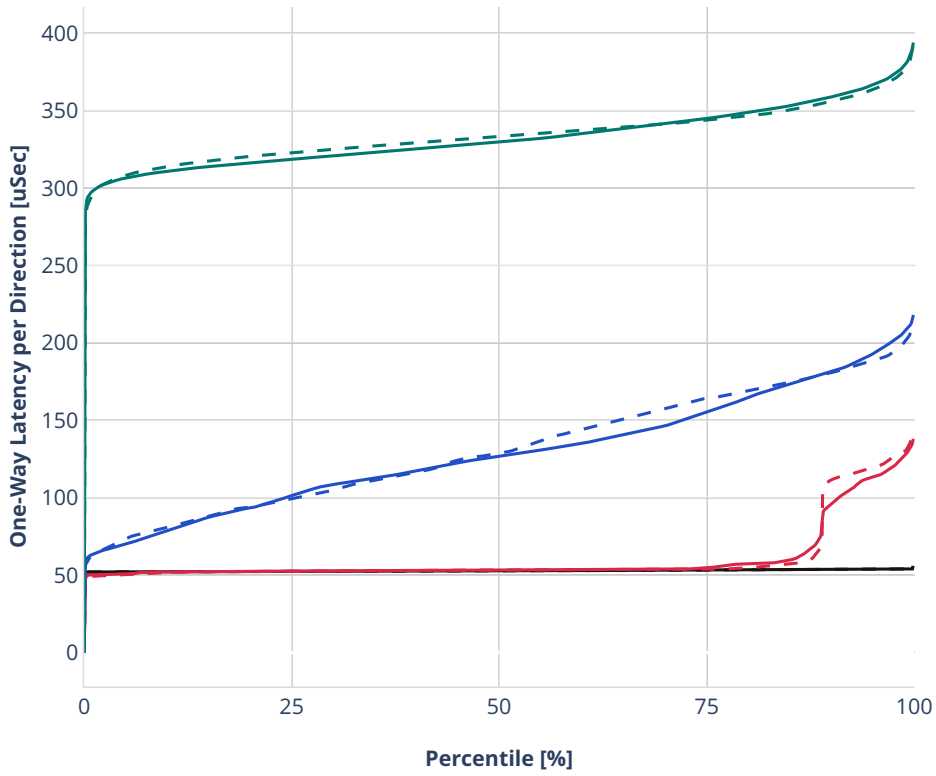

Latency: ethip4ipsec1tnlhw-ip4base-int-aes256gcm

- - No-load.
- - Low-load, 10% PDR.
- - Mid-load, 50% PDR.
- - High-load, 90% PDR.