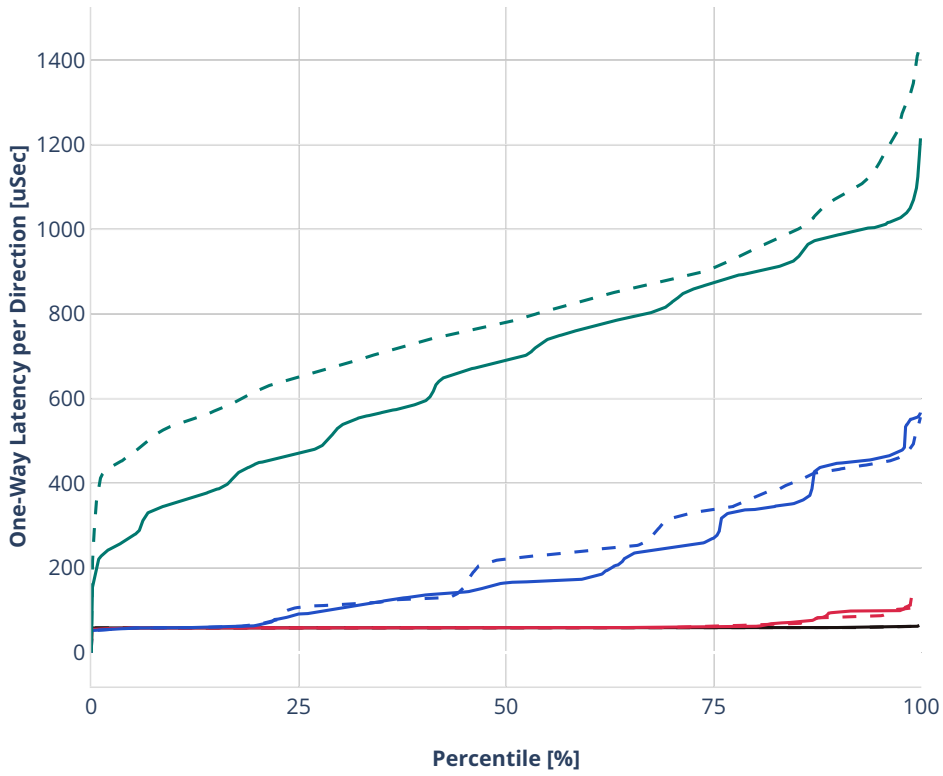

Latency: ethip4ipsec1tnlhw-ip4base-int-aes128cbc-hmac512sha

- - No-load.
- - Low-load, 10% PDR.
- - Mid-load, 50% PDR.
- - High-load, 90% PDR.