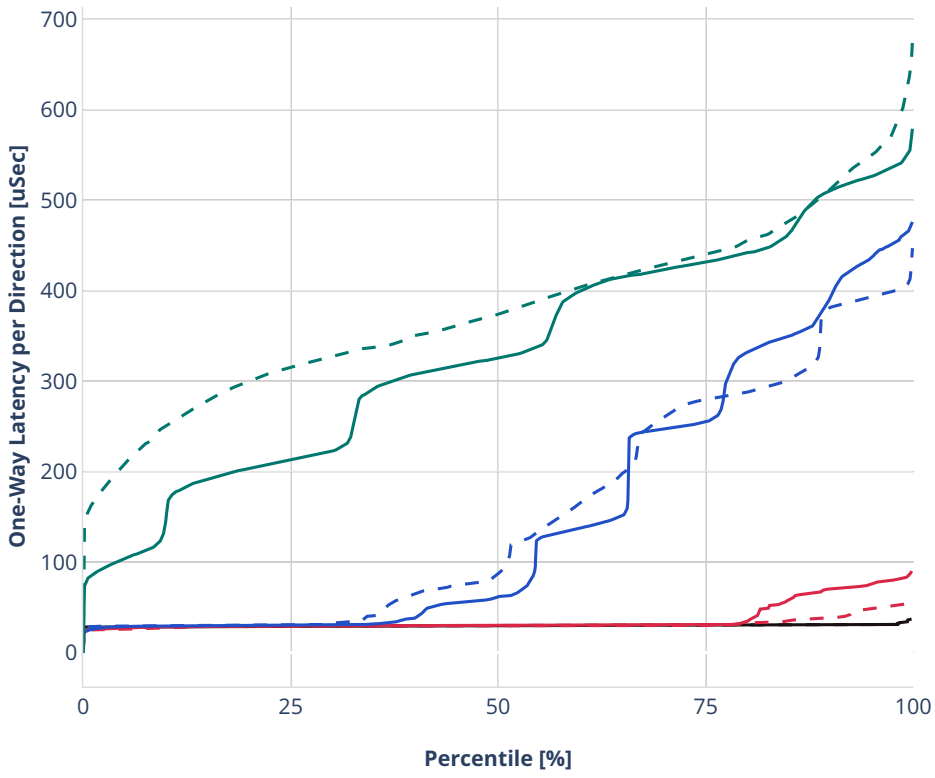

Latency: ethip4ipsec1000tnlsw-ip4base-int-aes256gcm

- - No-load.
- - Low-load, 10% PDR.
- - Mid-load, 50% PDR.
- - High-load, 90% PDR.