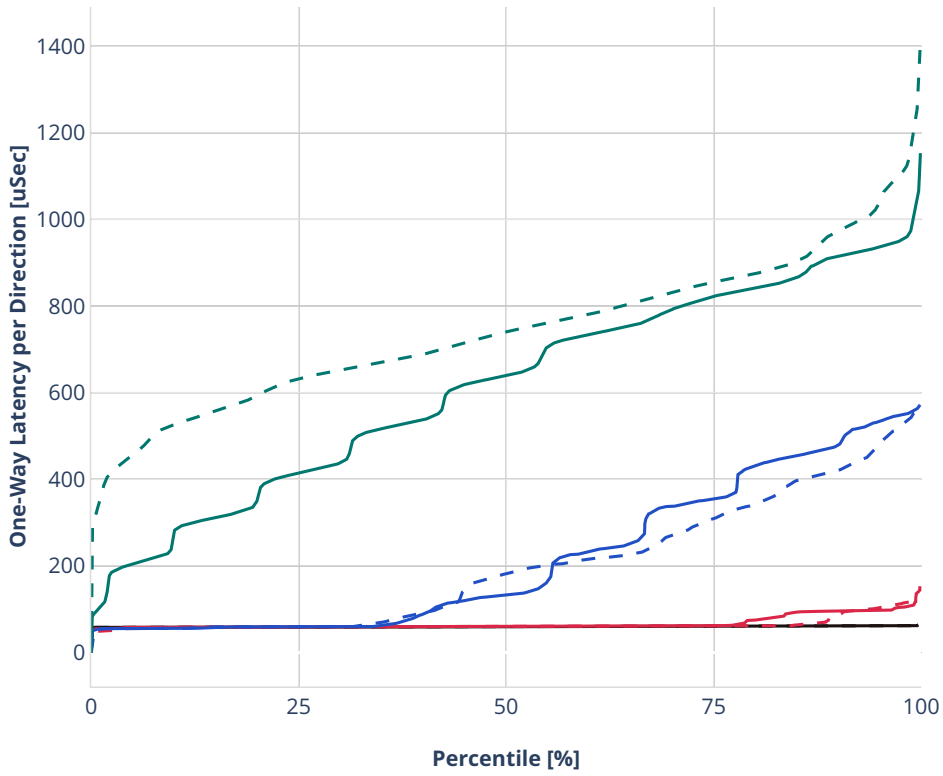

### Latency: ethip4ipsec1000tnlhw-ip4base-int-aes128cbc-hmac512sha

- - No-load.
- - Low-load, 10% PDR.
- - Mid-load, 50% PDR.
- - High-load, 90% PDR.