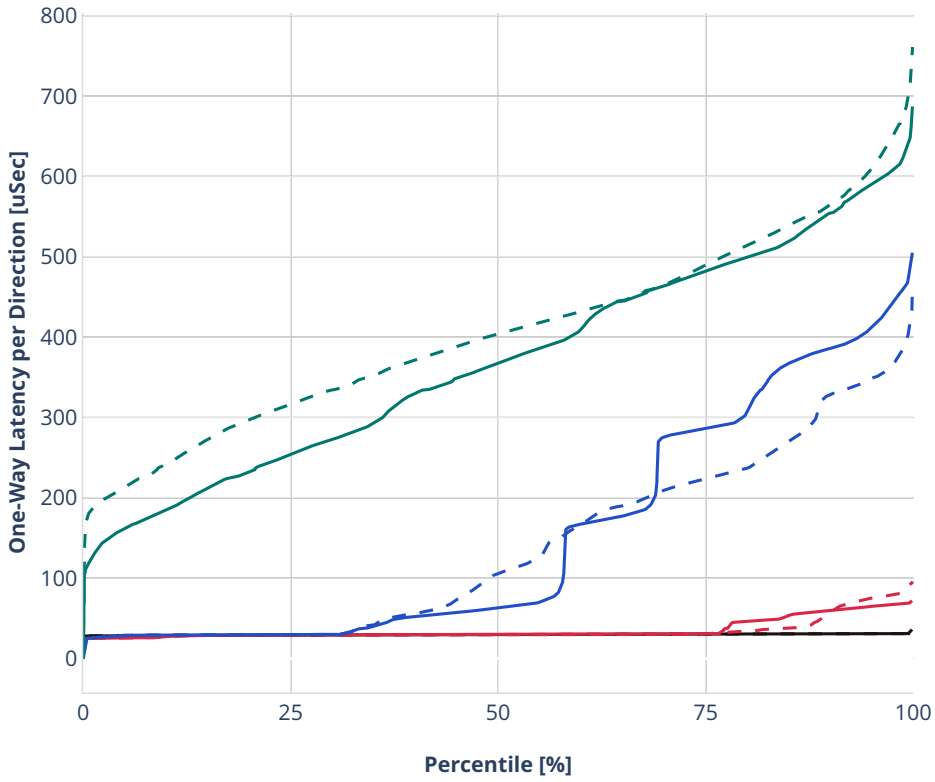

### Latency: ethip4ipsec10000tnlsw-ip4base-int-aes256gcm

- - No-load.
- - Low-load, 10% PDR.
- - Mid-load, 50% PDR.
- - High-load, 90% PDR.