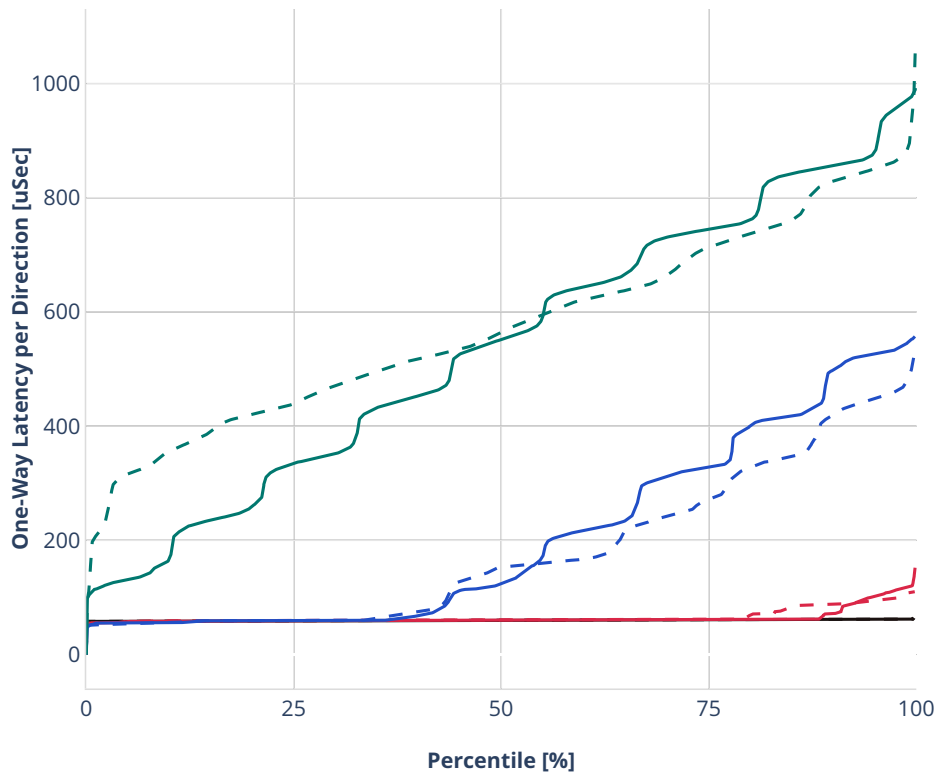

### Latency: ethip4ipsec10000tnlsw-ip4base-int-aes128cbc-hmac512sha

- - No-load.
- - Low-load, 10% PDR.
- - Mid-load, 50% PDR.
- - High-load, 90% PDR.